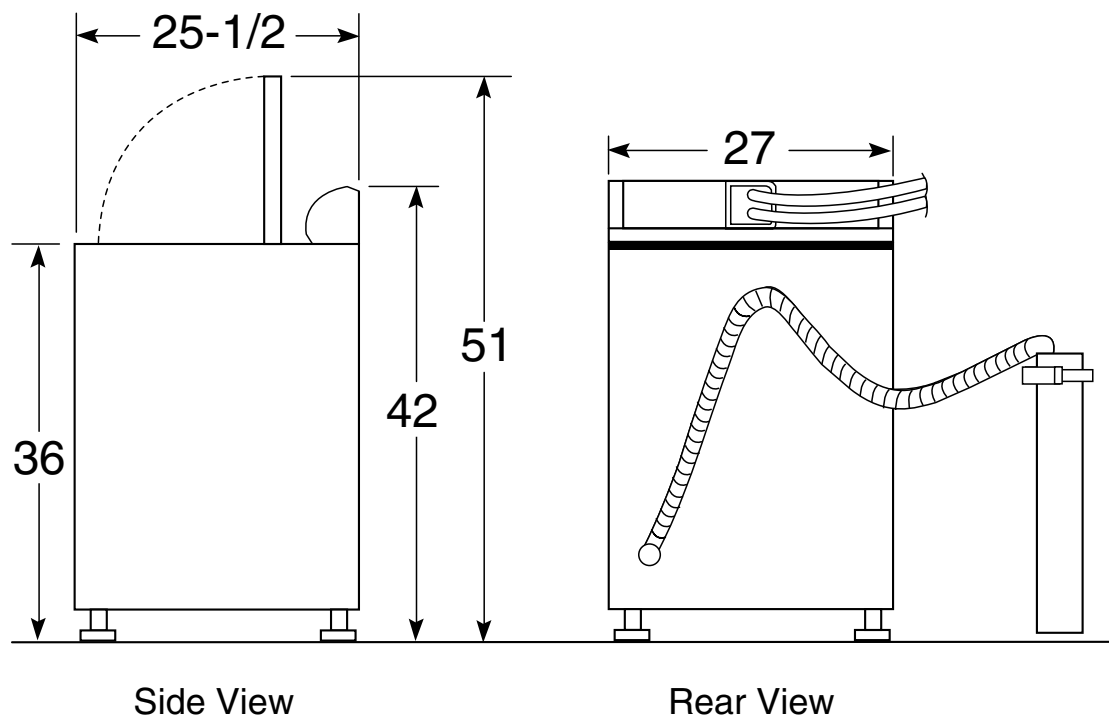

## HTWP1000M– Hotpoint® 3.4 cu. ft. capacity PermaTuf® II smooth basket

### Washer Dimensions (in inches)

**Circuit Requirements:** An individual, properly-grounded branch circuit, with a three-prong grounding-type receptacle, protected by a 15 or 20 amp circuit breaker or a time-delay fuse, is required.

**Electrical Rating:** 115V, 60Hz, 10 Amps

**Installation Information:** Before installing, consult installation instructions packed with product for current dimensional data.

**Washer Note:** Washer wall outlet must be located within 36" of service cord entry. Wall outlet must not be located behind dryer.