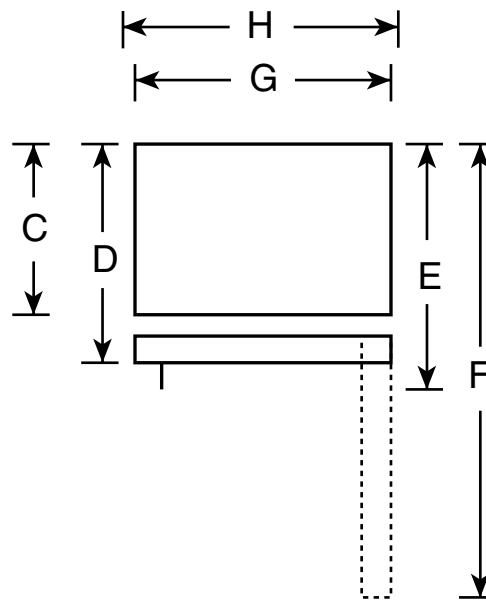

## HTH16BBX – Hotpoint® ENERGY STAR® 15.5 Cu. Ft. Top-Freezer Refrigerator

Front View

Top View

Overall Dimensions	Height to top of hinge (in.) <b>A</b>	<b>61-3/4</b>
	Height to top of case (in.) <b>B</b>	<b>61-1/4</b>
	Height to mid-freezer (in.)	<b>51-3/8</b>
	Case depth without door (in.) <b>C</b>	<b>25-7/8</b>
	Case depth less door handle (in.) <b>D</b>	<b>29-1/8</b>
	Case depth with door handle (in.) <b>E</b>	<b>31</b>
	Depth with fresh food door open 90° (in.) <b>F</b>	<b>54-7/8</b>
	Width (in.) <b>G</b>	<b>28</b>
Air Clearances	Width with door open 90° with door handle (in.) <b>H</b>	<b>30-1/2</b>
	Each side (in.)	<b>3/4</b>
	Top (in.)	<b>1</b>
	Back (in.)	<b>1</b>

**Note:** Before installing, consult installation instructions packed with product for current dimensional data.

**Note: All Top-Freezer No-Frost Right-Hand Refrigerator Doors:** As you face the front of the refrigerator, the handle is on your left and the hinges are on your right.

**All Top-Freezer No-Frost Left-Hand Refrigerator Doors:** As you face the front of the refrigerator, the handle is on your right and the hinges are on your left.

Total volume and shelf area are calculated by the Association of Home Appliance Manufacturers' standards.