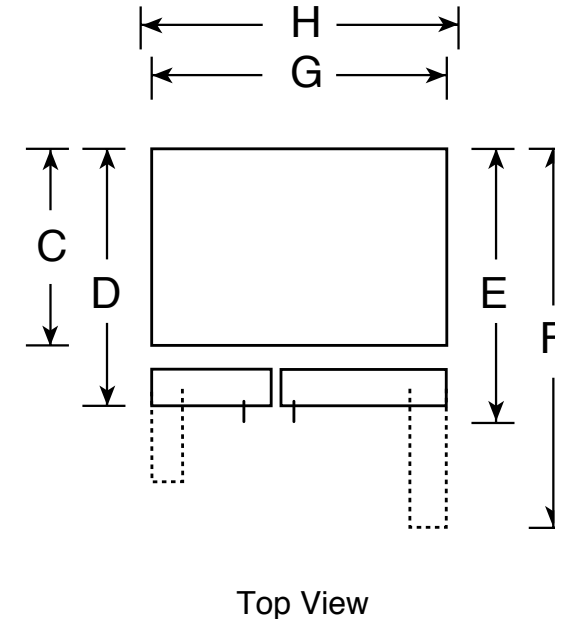

GSHS6KGZ

GE® ENERGY STAR® 25.9 Cu. Ft. Side-By-Side Refrigerator with Dispenser

Dimensions and Installation Information (in inches)

Overall Dimensions	Height to top of hinge (in.) A	69-1/2
	Height to top of case (in.) B	68-3/4
	Case depth without door (in.) C†	28
	Case depth less door handle (in.) D†	32-1/2
	Case depth with door handle (in.) E†	35
	Depth with fresh food door open 90° (in.) F†	50-1/8
	Width (in.) G	35-3/4
	Width with door open 90° inc. door handle (in.) H	43-5/8
Air Clearances	Each side (in.)	1/8
	Top (in.)	1
	Back (in.)	1

†Water hook-up fits in back air clearance when calculating installation depth.

If installed against a wall, allow clearance of 14-3/16" on freezer side to remove bin.

Clearance required to remove fresh food full-size pan without disassembling is 18-15/16".