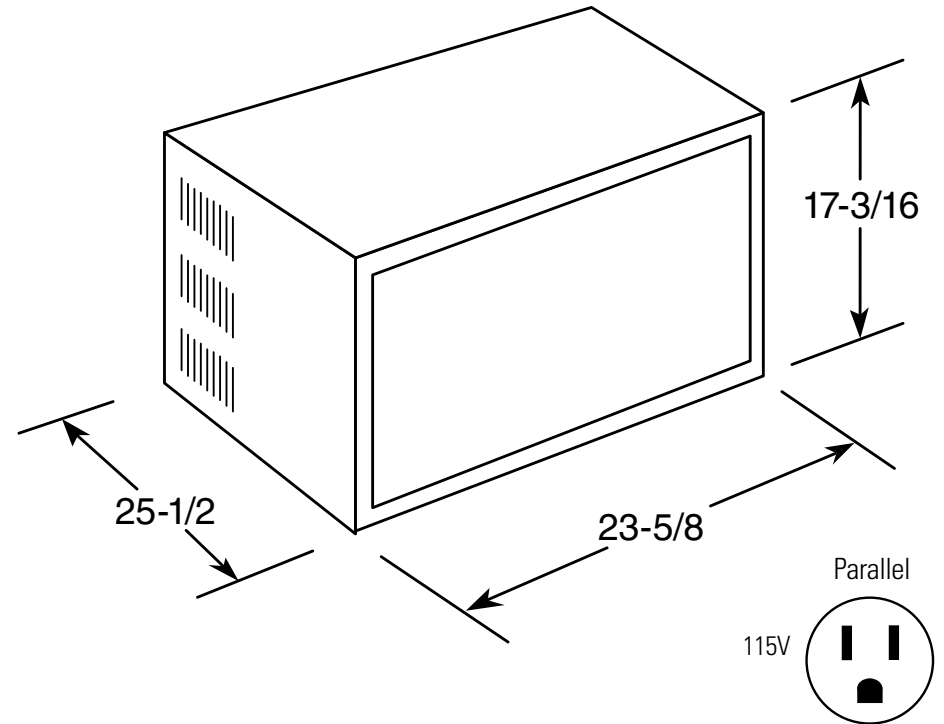

AKM14AN

GE® ENERGY STAR® Deluxe 115 Volt Electronic Room Air Conditioner

Wall Case Dimensions and Installation Information (in inches)

Note: When installing slide-out chassis units in through-the-wall applications, keep louvers free. Do not restrict air flow areas. Fixed chassis units are not suitable for through-the-wall applications.

Wall Outlets: All wiring including installation of receptacle must be made in accordance with local electrical codes and regulations. Electrical outlet should be in reach of line cord.

Note: Aluminum wiring may pose special problems – consult a qualified electrician.

For answers to your Monogram®, GE Profile™ or GE® appliance questions, visit our website at ge.com or call GE Answer Center® service, 800.626.2000.

imagination at work

Total volume and shelf area are calculated by the Association of Home Appliance Manufacturers' standards.

Listed by Underwriters Laboratories

As an ENERGY STAR® partner, GE has determined that this product meets the ENERGY STAR guidelines for energy efficiency.