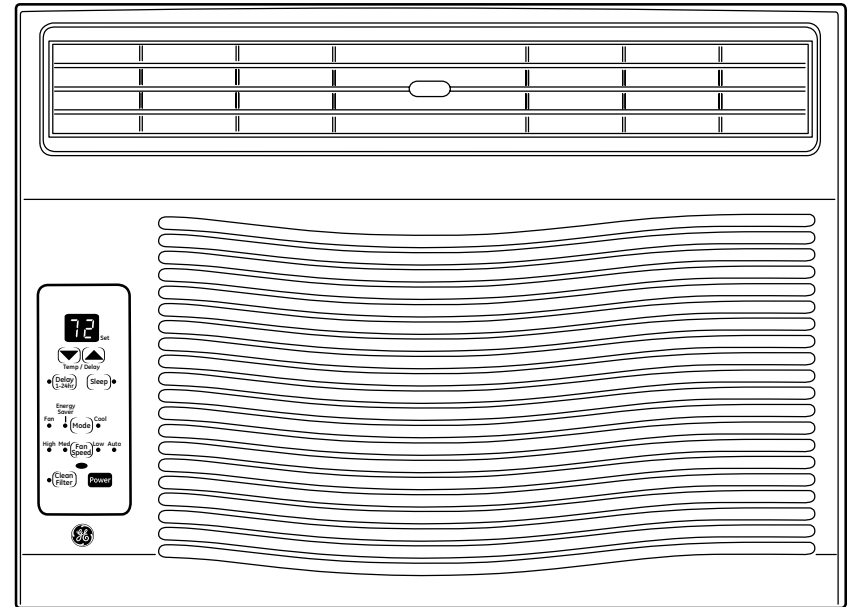

### Features and Benefits

- ENERGY STAR® qualified
- 12,000 BTU, 10.8 E.E.R., 115 Volts
- R-410A refrigerant
- Electronic thermostat with remote
- Energy saver feature
- Sleep feature
- 24 hour on/off timer
- 3 cooling / 3 fan only speeds
- Power interruption restart
- Slide-out chassis
- EZ mount window kit
- Model AKM12AN - Light cool grey