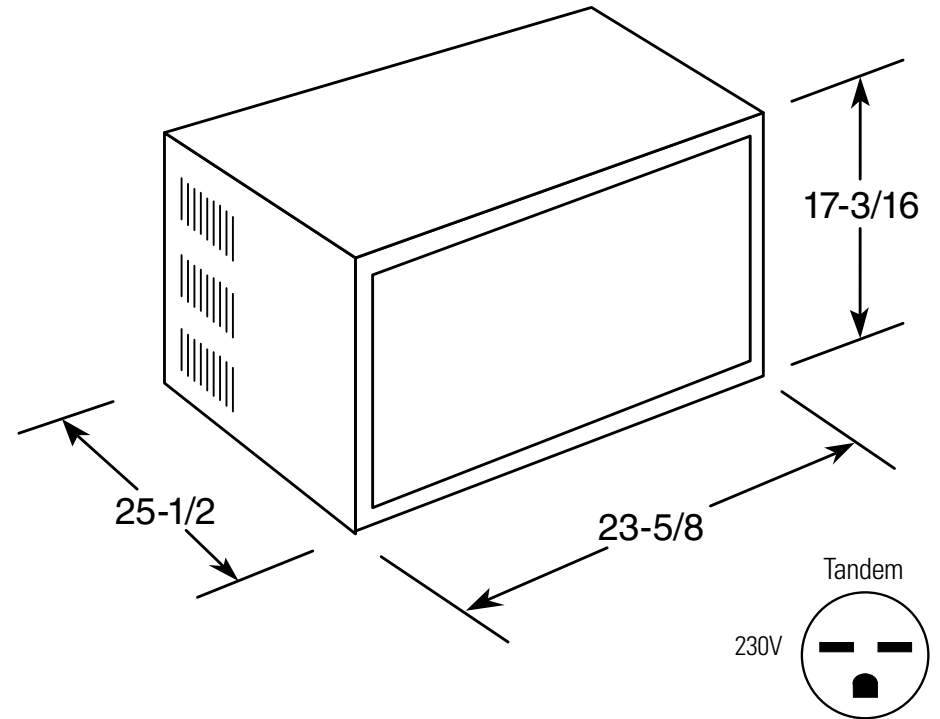

AKM18DN

GE® ENERGY STAR® Deluxe 230/208 Volt Electronic Room Air Conditioner

Wall Case Dimensions and Installation Information (in inches)

Note: When installing slide-out chassis units in through-the-wall applications, keep louvers free. Do not restrict air flow areas. Fixed chassis units are not suitable for through-the-wall applications.

Wall Outlets: All wiring including installation of receptacle must be made in accordance with local electrical codes and regulations. Electrical outlet should be in reach of line cord.

Note: Aluminum wiring may pose special problems – consult a qualified electrician.

For answers to your Monogram®, GE Profile™ or GE® appliance questions, visit our website at ge.com or call GE Answer Center® service, 800.626.2000.

imagination at work

Total volume and shelf area are calculated by the Association of Home Appliance Manufacturers' standards.

Listed by Underwriters Laboratories

As an ENERGY STAR® partner, GE has determined that this product meets the ENERGY STAR guidelines for energy efficiency.