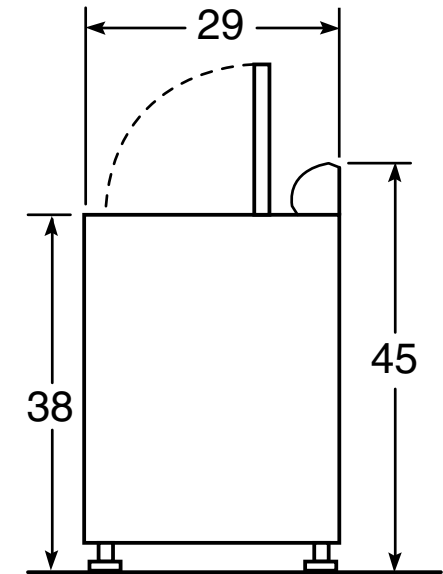

Side View

imagination at work