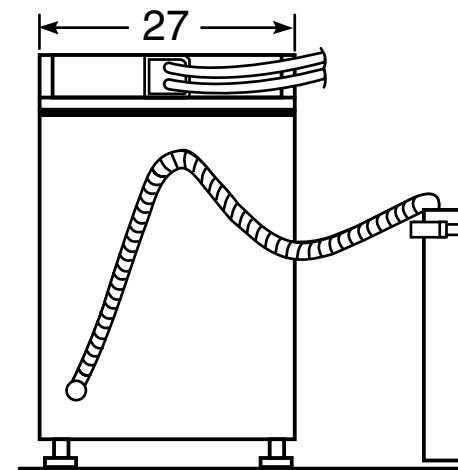

PTWN8050M/PTWN8055M

GE Profile Harmony™ 5.2 IEC* cu. ft. Stainless Steel Capacity Washer

Dimensions and Installation Information (in inches)

Circuit Requirements: An individual, properly-grounded branch circuit, with a three-prong grounding-type receptacle, protected by a 15 or 20 amp circuit breaker or a time-delay fuse, is required.

Electrical Rating: 115V, 60Hz, 10A

Note: Washer wall outlet must be located within 36" of service code entry. Wall outlet must not be located behind dryer.

Installation Information: Before installing, consult installation instructions packed with product for current dimensional data.

For answers to your Monogram®, GE Profile™ or GE® appliance questions, visit our website at ge.com or call GE Answer Center® service, 800.626.2000.

Rear View