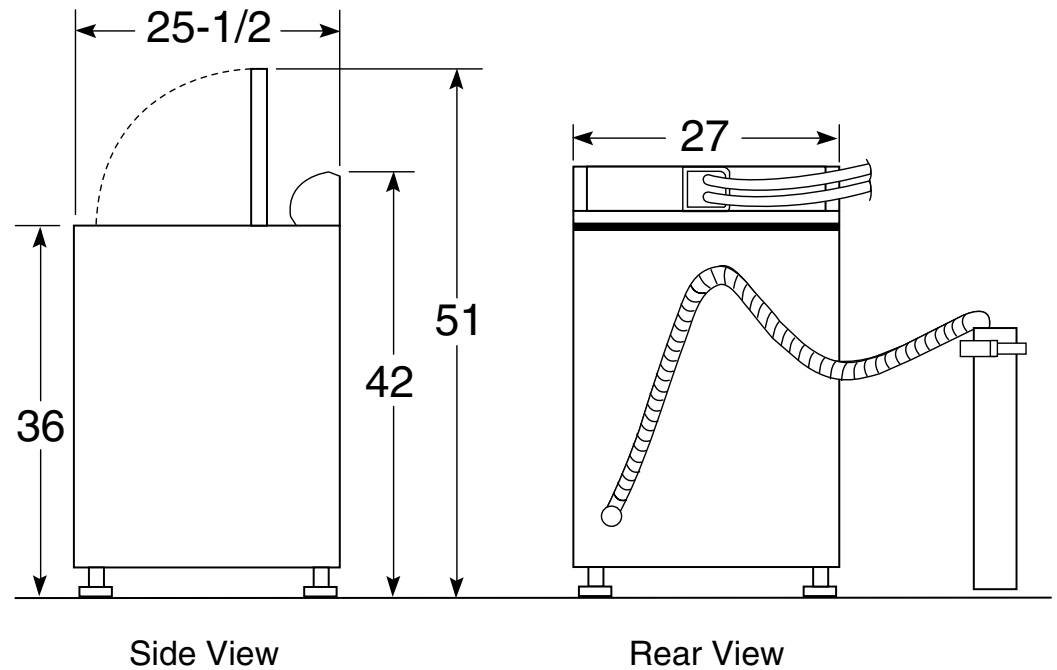

GTWP2000M/GTWP2005M GE® 3.4 cu. ft. capacity ExtrAction™ basket

Dimensions and Installation Information (in inches)

Circuit Requirements: An individual, properly-grounded branch circuit, with a three-prong grounding-type receptacle, protected by a 15 or 20 amp circuit breaker or a time-delay fuse, is required.

Electrical Rating: 115V, 60Hz, 10A

Note: Washer wall outlet must be located within 36" of service code entry. Wall outlet must not be located behind dryer.

Installation Information: Before installing, consult installation instructions packed with product for current dimensional data.