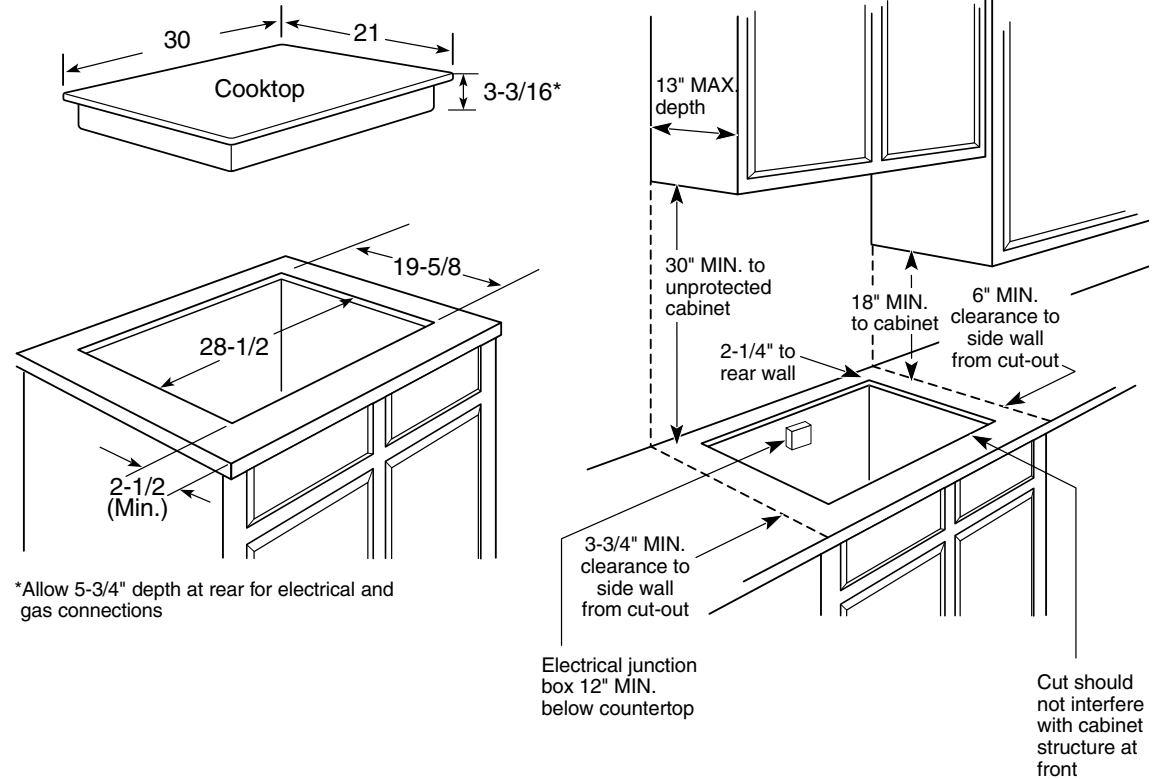

JGP945SEK

GE Profile™ 30" Built-In Gas Cooktop

Dimensions and Installation Information

AGA Requirement: All gas cooktop models require 7/16" free area below cooktop height to combustible material. Requires 18" minimum from countertop to adjacent overhead cabinets.

Note: If installing with a GE Profile™ Telescopic Downdraft System, consult both cooktop and downdraft installation instructions packed with product before installing. Cooktop gas/electric supply may need to be re-routed to install downdraft.

Electrical Rating: 120V, 60Hz, 5A

Installation With Single Wall Oven Information:

30" Gas Cooktops are approved for use over select GE 27" and 30" Wall Ovens and Warming Drawers. 30" and 36" Gas cooktops are approved for use over 30" Wall Ovens and Warming Drawers. Refer to cooktop and wall oven/warming drawer installation instructions packed with product for current dimensional data.

Installation Information: Before installing, consult installation instructions, packed with product, for current dimensional data.

For answers to your Monogram®, GE Profile™ or GE® appliance questions, visit our website at ge.com or call GE Answer Center® service, 800.626.2000.

Dimension and installation information are shown in inches.