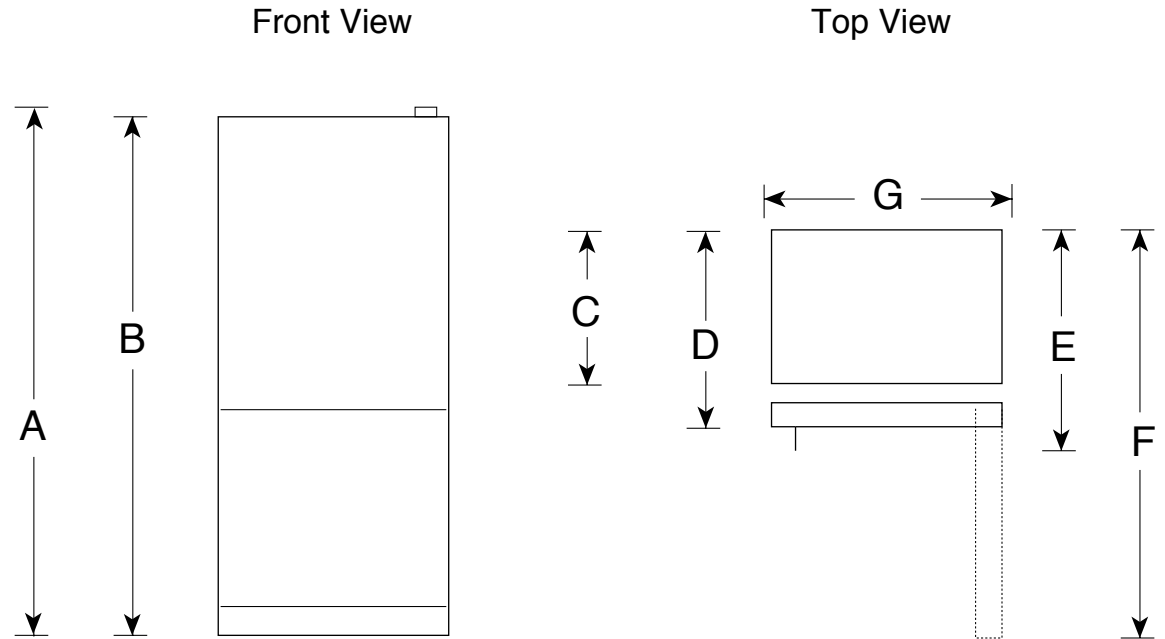

GBSCOHCX

GE® ENERGY STAR® 20.3 Cu. Ft. Bottom-Freezer Door Refrigerator

Dimensions and Installation Information (in inches)

Overall Dimensions	Height to top of hinge (in.) A	66-1/2
	Height to top of case (in.) B	65-3/4
	Case depth without door (in.) C	28-1/4
	Case depth less door handle (in.) D	32-1/2
	Case depth with door handle (in.) E	33-7/8
	Depth with fresh food door open 90° (in.) F	59-3/4
	Width (in.) G	29-3/4
Air Clearances	Width with door open 90° inc. door handle (in.) H	33-1/4
	Each side (in.)	1/8
	Top (in.)	1
	Back (in.)	1