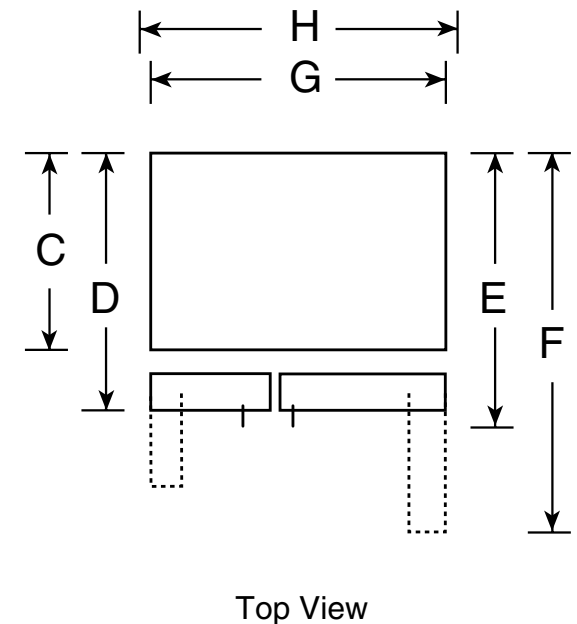

PSHF6MGZ

GE Profile™ ENERGY STAR® 25.9 Cu. Ft. Side-By-Side Refrigerator with Dispenser

Dimensions and Installation Information (in inches)

Overall Dimensions	Height to top of hinge (in.) A	69-1/4
	Height to top of case (in.) B	68-3/4
	Case depth without door (in.) C†	28
	Case depth less door handle (in.) D†	32-3/8
	Case depth with door handle (in.) E†	35
	Depth with fresh food door open 90° (in.) F†	50-1/8
	Width (in.) G	35-3/4
Air Clearances	Width with door open 90° inc. door handle (in.) H	43-1/2
	Each side (in.)	1/8
	Top (in.)	1
	Back (in.)	1

†Water hook-up fits in back air clearance when calculating installation depth.

If installed against a wall, allow clearance of 14-3/16" on freezer side to remove bin. To remove fresh food pans, remove door bins.

Clearance required to remove fresh food full-size pan without disassembling is 18-15/16".

Allow additional space for any necessary leveling adjustments.

For answers to your Monogram,® GE Profile™ or GE® appliance questions, visit our website at ge.com or call GE Answer Center® service, 800.626.2000.