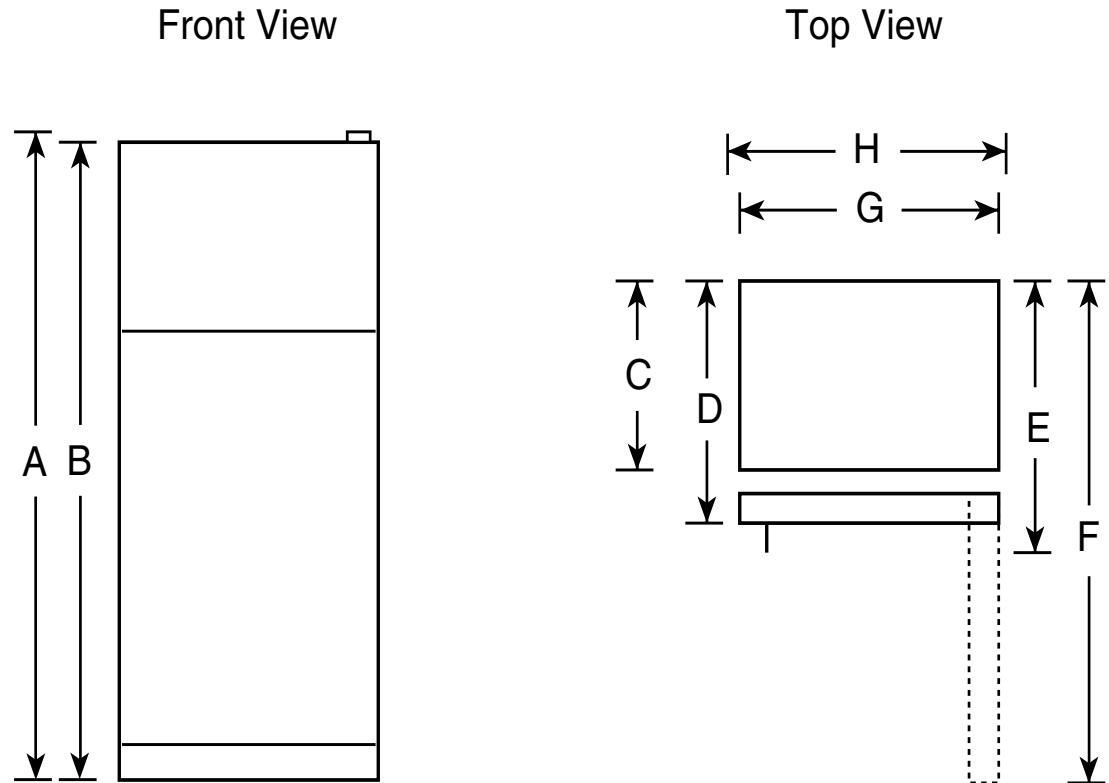

## GE Profile™ 21.7 Cu. Ft. Stainless Top-Freezer Refrigerator with Internal Water Dispenser

### Dimensions and Installation Information (in inches)

|                    |  |        |
|--------------------|--|--------|
| Overall Dimensions | Height to top of hinge (in.) <b>A</b>                    | 67-1/2 |
|                    | Height to top of case (in.) <b>B</b>                     | 66-7/8 |
|                    | Case depth without door (in.) <b>C†</b>                  | 27-5/8 |
|                    | Case depth less door handle (in.) <b>D†</b>              | 31-5/8 |
|                    | Case depth with door handle (in.) <b>E†</b>              | 33-5/8 |
|                    | Depth with fresh food door open 90° (in.) <b>F†</b>      | 63     |
|                    | Width (in.) <b>G</b>                                     | 32-7/8 |
|                    | Width with door open 90° inc. door handle (in.) <b>H</b> | 35     |
| Air Clearances     | Each side (in.)  | 1/8    |
|                    | Top (in.)  | 1      |
|                    | Back (in.)   | 1      |