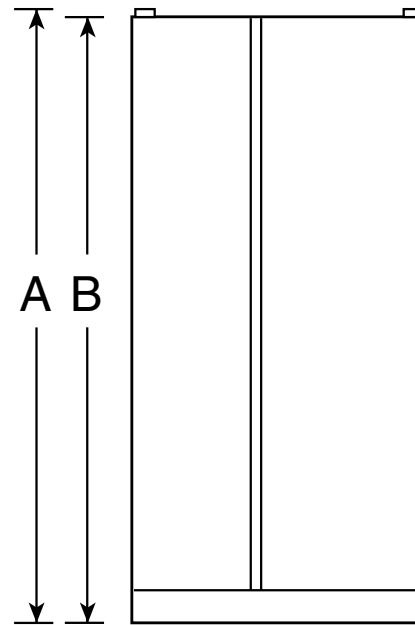

## GE Profile™ 23.1 Cu. Ft. Stainless Side-By-Side Refrigerator

### Dimensions and Installation Information (in inches)

Overall Dimensions	Height to top of hinge (in.) <b>A</b>	<b>69-1/4</b>
	Height to top of case (in.) <b>B</b>	<b>68-3/4</b>
	Case depth without door (in.) <b>C†</b>	<b>28</b>
	Case depth less door handle (in.) <b>D†</b>	<b>32-1/4</b>
	Case depth with door handle (in.) <b>E†</b>	<b>34-3/4</b>
	Depth with fresh food door open 90° (in.) <b>F†</b>	<b>50-1/8</b>
	Width (in.) <b>G</b>	<b>32-3/4</b>
Air Clearances	Width with door open 90° inc. door handle (in.) <b>H</b>	<b>40-1/4</b>
	Each side (in.)	<b>1/8</b>
	Top (in.)	<b>1</b>
	Back (in.)	<b>1</b>