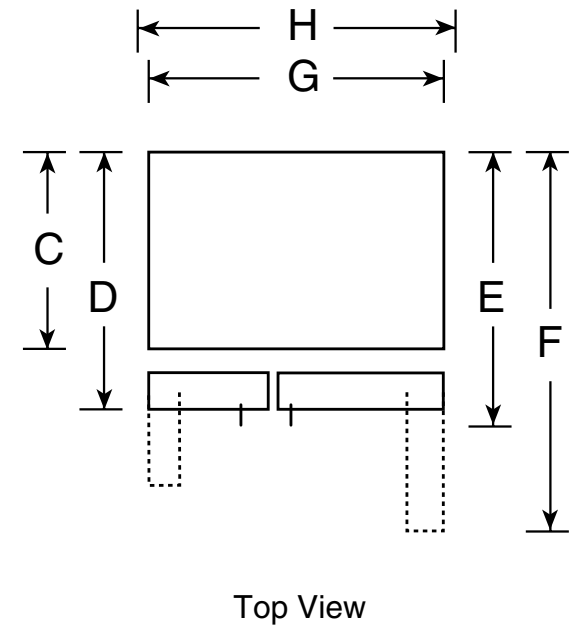

## GE Profile™ 23.1 Cu. Ft. Stainless Side-By-Side Refrigerator

### Dimensions and Installation Information (in inches)

Overall Dimensions	Height to top of hinge (in.) <b>A</b>	<b>69-1/4</b>
	Height to top of case (in.) <b>B</b>	<b>68-3/4</b>
	Case depth without door (in.) <b>C†</b>	<b>28</b>
	Case depth less door handle (in.) <b>D†</b>	<b>32-1/4</b>
	Case depth with door handle (in.) <b>E†</b>	<b>34-3/4</b>
	Depth with fresh food door open 90° (in.) <b>F†</b>	<b>50-1/8</b>
	Width (in.) <b>G</b>	<b>32-3/4</b>
Air Clearances	Width with door open 90° inc. door handle (in.) <b>H</b>	<b>40-1/4</b>
	Each side (in.)	<b>1/8</b>
	Top (in.)	<b>1</b>
	Back (in.)	<b>1</b>

†Water hook-up fits in back air clearance when calculating installation depth.

If installed against a wall, allow clearance of 14-3/16" on freezer side to remove bin. To remove fresh food pans, remove door bins.

Clearance required to remove fresh food full-size pan without disassembling is 18-15/16".

Allow additional space for any necessary leveling adjustments.

For answers to your Monogram,® GE Profile™ or GE® appliance questions, visit our website at [ge.com](http://ge.com) or call GE Answer Center® service, 800.626.2000.