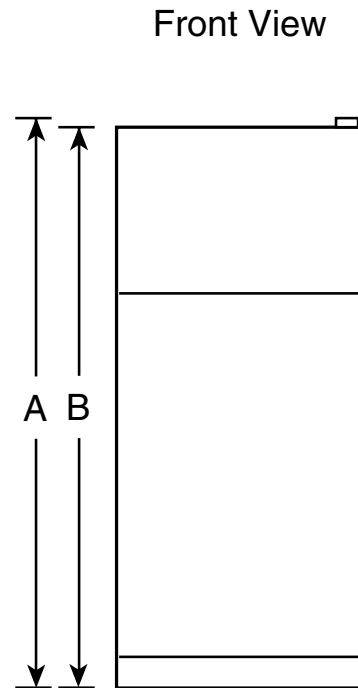

GTJ18XCT

GE® 18.0 Cu. Ft. Top-Freezer Refrigerator

Dimensions and Installation Information (in inches)

Overall Dimensions	Height to top of hinge (in.) A	67-3/8
	Height to top of case (in.) B	66-7/8*
	Case depth without door (in.) C	23-3/4
	Case depth less door handle (in.) D	30-1/2
	Case depth with door handle (in.) E	32-3/8
	Depth with fresh food door open 90° (in.) F	56-3/8
	Width (in.) G	28
	Width with door open 90° with door handle (in.) H	30-3/4
Air Clearances	Each side (in.)	3/4
	Top (in.)	1
	Back (in.)	1

*Height to mid-freezer (in.): 57