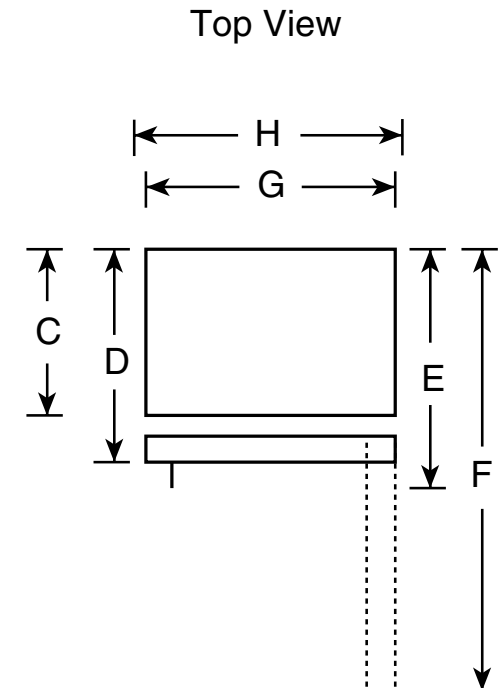

GTJ18XCT

GE® 18.0 Cu. Ft. Top-Freezer Refrigerator

Dimensions and Installation Information (in inches)

Overall Dimensions	Height to top of hinge (in.) A	67-3/8
	Height to top of case (in.) B	66-7/8*
	Case depth without door (in.) C	23-3/4
	Case depth less door handle (in.) D	30-1/2
	Case depth with door handle (in.) E	32-3/8
	Depth with fresh food door open 90° (in.) F	56-3/8
	Width (in.) G	28
	Width with door open 90° with door handle (in.) H	30-3/4
Air Clearances	Each side (in.)	3/4
	Top (in.)	1
	Back (in.)	1

*Height to mid-freezer (in.): 57