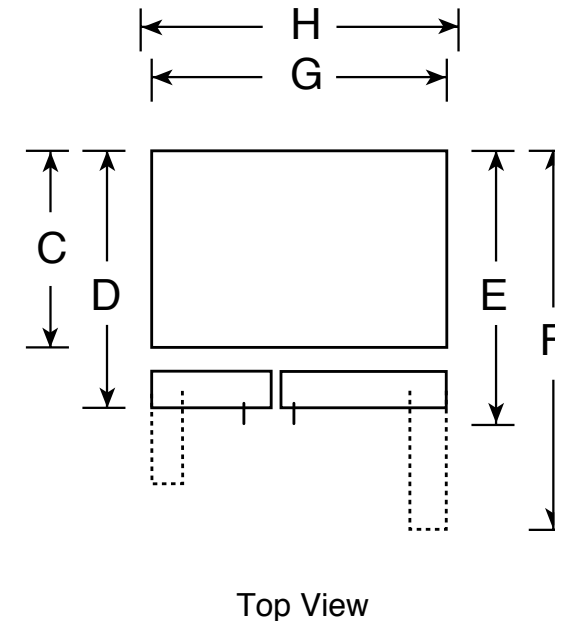

### Dimensions and Installation Information (in inches)

Overall Dimensions	Height to top of hinge (in.) <b>A</b>	<b>69-1/4</b>
	Height to top of case (in.) <b>B</b>	<b>68-3/4</b>
	Case depth without door (in.) <b>C†</b>	<b>28</b>
	Case depth less door handle (in.) <b>D†</b>	<b>33-5/8</b>
	Case depth with door handle (in.) <b>E†</b>	<b>36</b>
	Depth with fresh food door open 90° (in.) <b>F†</b>	<b>50-1/8</b>
	Width (in.) <b>G</b>	<b>35-3/4</b>
	Width with door open 90° inc. door handle (in.) <b>H</b>	<b>45-1/2</b>
Air Clearances	Each side (in.)	<b>1/8</b>
	Top (in.)	<b>1</b>
	Back (in.)	<b>1</b>

†Water hook-up fits in back air clearance when calculating installation depth.

If installed against a wall, allow clearance of 14-3/16" on freezer side to remove bin.

Clearance required to remove fresh food full-size pan without disassembling is 18-15/16".