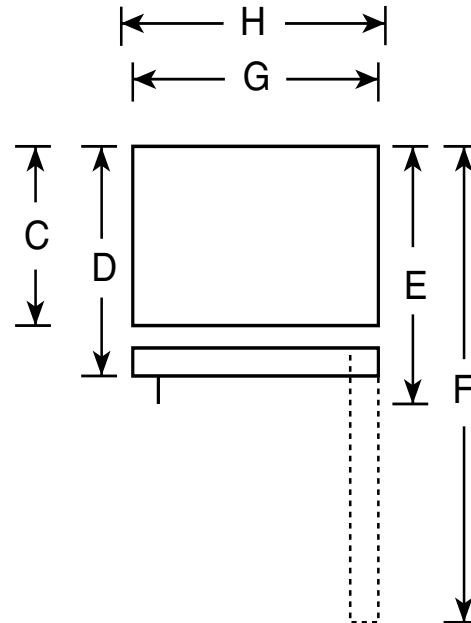

## GTS18KCP – GE 17.9 Cu. Ft. Top-Freezer Refrigerator with Icemaker

Dimensions (in inches)

Front View

Top View

Overall Dimensions	Height to top of hinge (in.) <b>A</b>	<b>66-5/8</b>
	Height to top of case (in.) <b>B</b>	<b>66-1/8</b>
	Height to mid-freezer (in.)	<b>53-15/16</b>
	Case depth without door (in.) <b>C</b>	<b>27-1/2</b>
	Case depth less door handle (in.) <b>D</b>	<b>30-1/4</b>
	Case depth with door handle (in.) <b>E</b>	<b>32-1/8</b>
	Depth with fresh food door open 90° (in.) <b>F</b>	<b>58-1/8</b>
	Width (in.) <b>G</b>	<b>29-1/2</b>
Air Clearances	Width with door open 90° less door handle (in.) <b>H</b>	<b>30</b>
	Each side (in.)	<b>1/8</b>
	Top (in.)	<b>1</b>
	Back (in.)	<b>1</b>

**Note: All Top-Freezer No-Frost Right-Hand Refrigerator Doors:** As you face the front of the refrigerator, the handle is on your left and the hinges are on your right.  
**All Top-Freezer No-Frost Left-Hand Refrigerator Doors:** As you face the front of the refrigerator, the handle is on your right and the hinges are on your left.