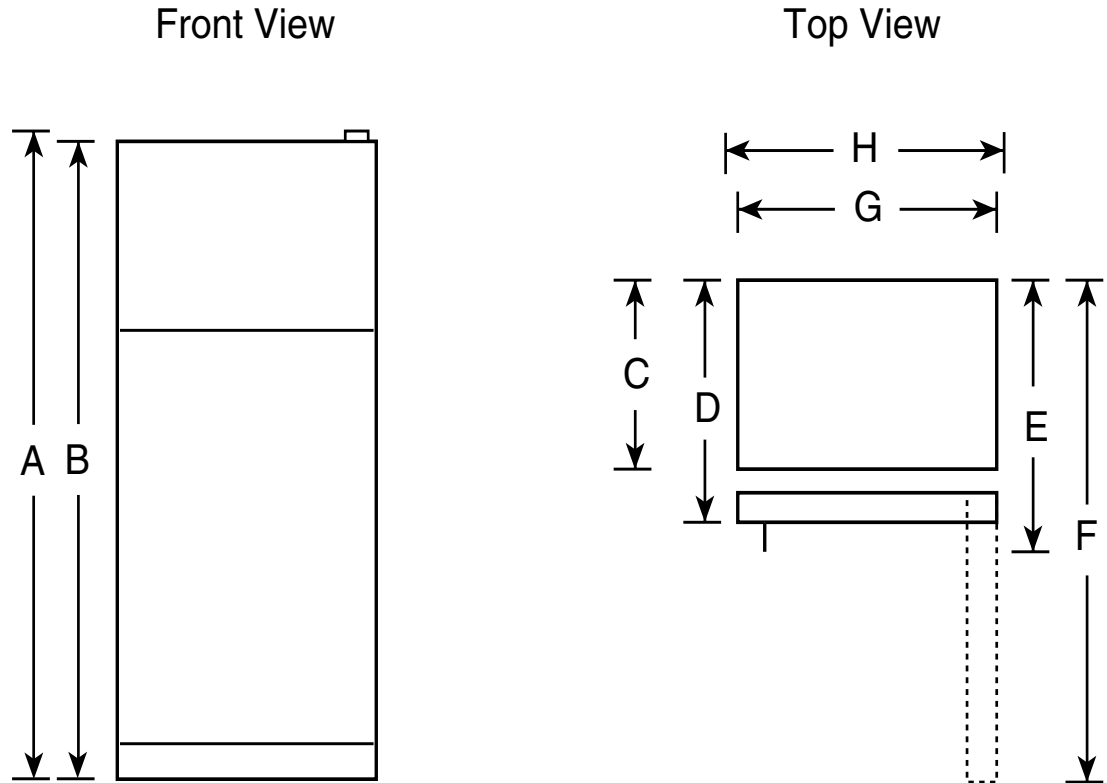

GTS18ICS

GE® 18.0 Cu. Ft. Top-Freezer Refrigerator with Icemaker

Dimensions and Installation Information (in inches)

Overall Dimensions	Height to top of hinge (in.) A	66-5/8
	Height to top of case (in.) B	66-1/8*
	Case depth without door (in.) C	27-1/2
	Case depth less door handle (in.) D	30-1/4
	Case depth with door handle (in.) E	32-1/8
	Depth with fresh food door open 90° (in.) F	58-1/8
	Width (in.) G	29-1/2
	Width with door open 90° inc. door handle (in.) H	32
Air Clearances	Each side (in.)	1/8
	Top (in.)	1
	Back (in.)	1

*Height to mid-freezer (in.): 54-1/2

Note: All Top-Freezer No-Frost Right-Hand Refrigerator Doors:
As you face the front of the refrigerator, the handle is on your left and the hinges are on your right.

All Top-Freezer No-Frost Left-Hand Refrigerator Doors:
As you face the front of the refrigerator, the handle is on your right and the hinges are on your left.

For answers to your Monogram®, GE Profile™ or GE® appliance questions, visit our website at ge.com or call GE Answer Center® service, 800.626.2000.

imagination at work

Total volume and shelf area are calculated by the Association of Home Appliance Manufacturers' standards.

Listed by Underwriters Laboratories

Specification Created 6/07

310382