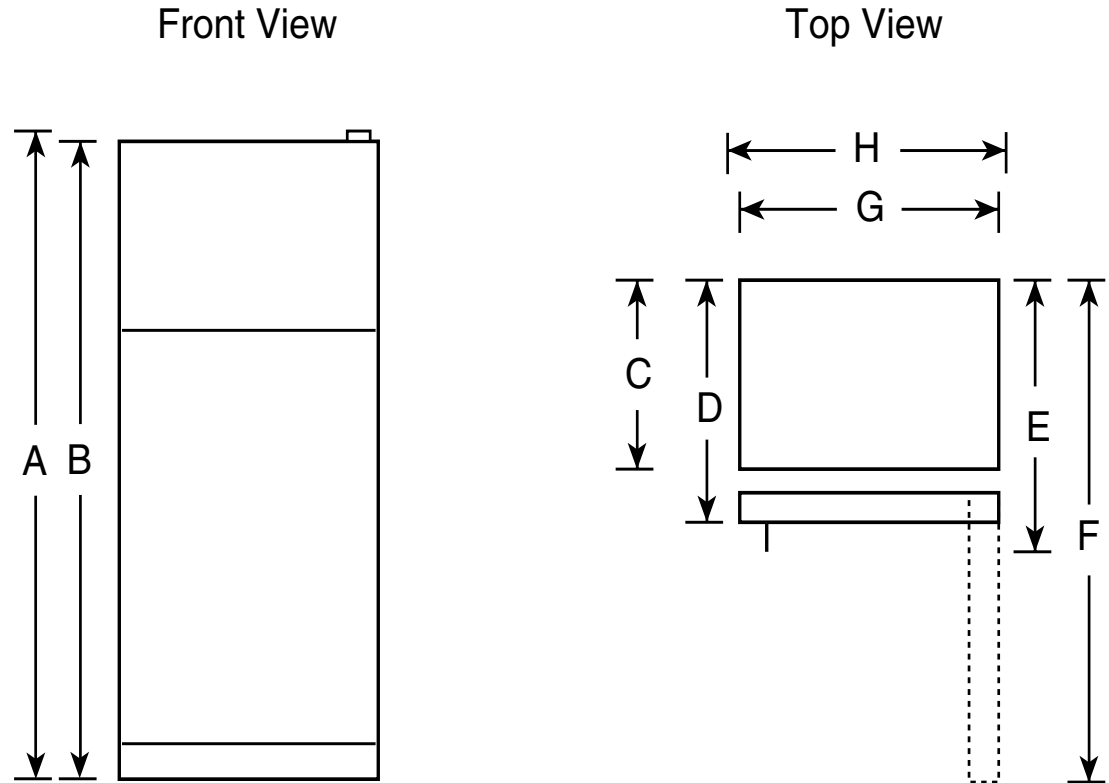

GTH18ISX

GE® ENERGY STAR® 18.0 Cu. Ft. Top-Freezer Refrigerator

Dimensions and Installation Information (in inches)

Overall Dimensions	Height to top of hinge (in.) A	66-5/8
	Height to top of case (in.) B	66-1/8*
	Case depth without door (in.) C	27-1/2
	Case depth less door handle (in.) D	30-1/4
	Case depth with door handle (in.) E	32-1/8
	Depth with fresh food door open 90° (in.) F	58-1/8
	Width (in.) G	29-1/2
	Width with door open 90° inc. door handle (in.) H	32
Air Clearances	Each side (in.)	1/8
	Top (in.)	1
	Back (in.)	1

*Height to mid-freezer (in.): 53-15/16"

Note: All Top-Freezer No-Frost Right-Hand Refrigerator Doors:
As you face the front of the refrigerator, the handle is on your left and the hinges are on your right.

All Top-Freezer No-Frost Left-Hand Refrigerator Doors:
As you face the front of the refrigerator, the handle is on your right and the hinges are on your left.

For answers to your Monogram®, GE Profile™ or GE® appliance questions, visit our website at ge.com or call GE Answer Center® service, 800.626.2000.

imagination at work

Total volume and shelf area are calculated by the Association of Home Appliance Manufacturers' standards.

Listed by Underwriters Laboratories

As an ENERGY STAR® partner, GE has determined that this product meets the ENERGY STAR guidelines for energy efficiency.

Specification Created 5/08

310306