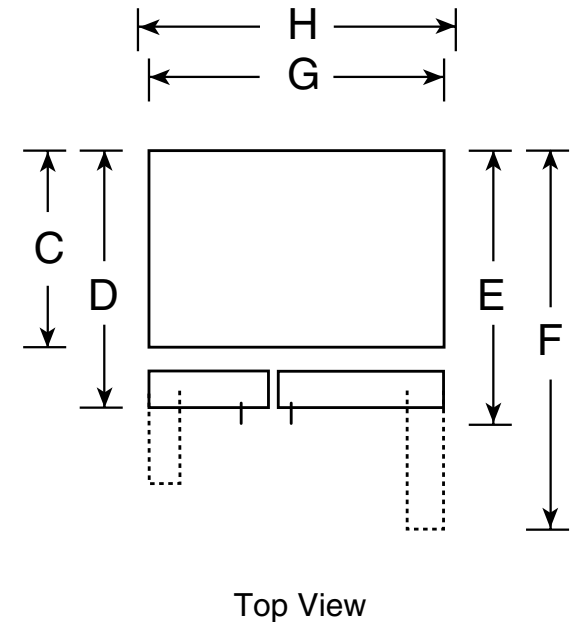

GSHS3KGZ

GE® ENERGY STAR® 23.1 Cu. Ft. Side-By-Side Refrigerator

Dimensions and Installation Information (in inches)

Overall Dimensions	Height to top of hinge (in.) A	69-1/2
	Height to top of case (in.) B	68-3/4
	Case depth without door (in.) C†	28
	Case depth less door handle (in.) D†	32-1/2
	Case depth with door handle (in.) E†	35
	Depth with fresh food door open 90° (in.) F†	50-1/8
	Width (in.) G	32-3/4
	Width with door open 90° inc. door handle (in.) H	40-1/4
Air Clearances	Each side (in.)	1/8
	Top (in.)	1
	Back (in.)	1/8

†Water hook-up fits in back air clearance when calculating installation depth.

If installed against a wall, allow clearance of 14-3/16" on freezer side to remove bin.

Clearance required to remove fresh food full-size pan without disassembling is 18-15/16".