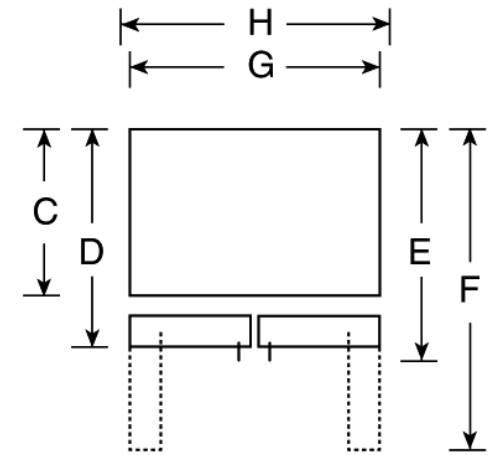

PGCS1PJZ

GE Profile™ 20.6 Cu. Ft. French Door Refrigerator with Armoire Styling and External Water

Dimensions and Installation Information (in inches)

Overall Dimensions	Height to top of hinge (in.) A	69-5/8
	Height to top of case (in.) B	69
	Case depth without door (in.) C	23-7/8
	Case depth less door handle (in.) D	28-1/2
	Case depth with door handle (in.) E	31
	Depth with fresh food door open 90° (in.) F	43-1/8
	Width (in.) G	35-3/4
Air Clearances	Width with door open 90° inc. door handle (in.) H	40-7/8
	Each side (in.)	1/8
	Top (in.)	1
	Back (in.)	1/2

Front View

Top View

For answers to your Monogram,® GE Profile™ or GE® appliance questions, visit our website at ge.com or call GE Answer Center® service, 800.626.2000.

imagination at work

PGCS1PJZ

GE Profile™ 20.6 Cu. Ft. French Door Refrigerator with Armoire Styling and External Water