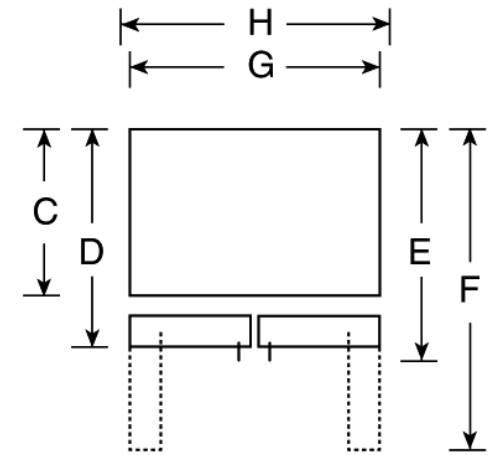

Top View

Above illustration intended for dimensional reference only. Refer to photography for actual product appearance.

For answers to your Monogram,® GE Profile™ or GE® appliance questions, visit our website at geappliances.com or call GE Answer Center® service, 800.626.2000.

imagination at work