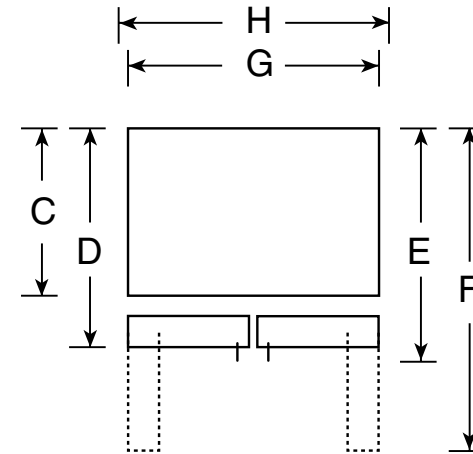

PFCS1NFZ

GE Profile™ ENERGY STAR® 20.7 Cu. Ft. Bottom-Freezer Refrigerator

Dimensions and Installation Information (in inches)

Overall Dimensions	Height to top of hinge (in.) A	69-5/8
	Height to top of case (in.) B	69
	Case depth without door (in.) C	23-7/8
	Case depth less door handle (in.) D	28-1/2
	Case depth with door handle (in.) E	31-3/8
	Depth with fresh food door open 90° (in.) F	43-1/2
	Width (in.) G	35-3/4
Air Clearances	Width with door open 90° inc. door handle (in.) H	44
	Each side (in.)	1/8
	Top (in.)	1
	Back (in.)	1/2

Note:

Anti-tip bracket part number 200D8494P001 will be shipped with every counter-depth model

Above illustration intended for dimensional reference only. Refer to photography for actual product appearance.