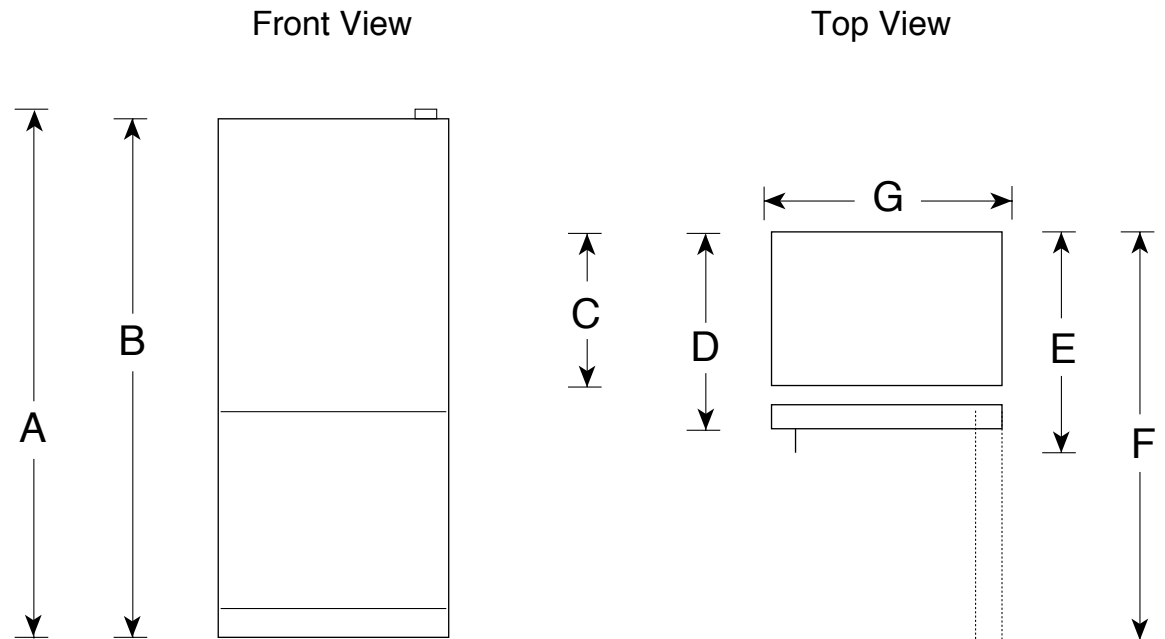

PDCS1NCZ

GE Profile™ ENERGY STAR® 20.9 Cu. Ft. Bottom-Freezer Refrigerator

Dimensions and Installation Information (in inches)

Overall Dimensions	Height to top of hinge (in.) A	69-5/8
	Height to top of case (in.) B	69
	Case depth without door (in.) C	23-7/8
	Case depth less door handle (in.) D	28-1/2
	Case depth with door handle (in.) E	31
	Depth with fresh food door open 90° (in.) F	61-5/8
	Width (in.) G	35-7/8
Air Clearances	Width with door open 90° inc. door handle (in.) H	37-7/8
	Each side (in.)	1/8
	Top (in.)	1
	Back (in.)	1/2

Note:

Anti-tip bracket part number 200D8494P001 will be shipped with every counter-depth model

Above illustration intended for dimensional reference only. Refer to photography for actual product appearance.

For answers to your Monogram,® GE Profile™ or GE® appliance questions, visit our website at geappliances.com or call GE Answer Center® service, 800.626.2000.

imagination at work

Listed by
Underwriters
Laboratories

As an ENERGY STAR® partner, GE has determined that this product meets the ENERGY STAR guidelines for energy efficiency.