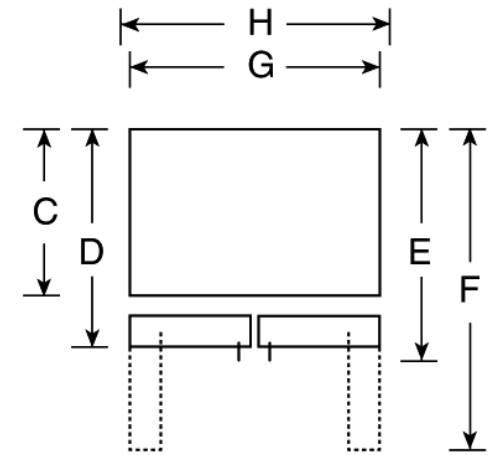

PGSS5PJZ

GE Profile™ 24.8 Cu. Ft. French Door Refrigerator with Double Freezer Drawers and External Dispenser

Dimensions and Installation Information (in inches)

Overall Dimensions	Height to top of hinge (in.) A	69-5/8
	Height to top of case (in.) B	69
	Case depth without door (in.) C	28
	Case depth less door handle (in.) D	32-1/2
	Case depth with door handle (in.) E	35
	Depth with fresh food door open 90° (in.) F	47-1/2
	Width (in.) G	35-3/4
Air Clearances	Width with door open 90° inc. door handle (in.) H	40-7/8
	Each side (in.)	1/8
	Top (in.)	1
	Back (in.)	1

Front View

Top View

For answers to your Monogram,® GE Profile™ or GE® appliance questions, visit our website at ge.com or call GE Answer Center® service, 800.626.2000.

imagination at work

PGSS5PJZ

GE Profile™ 24.8 Cu. Ft. French Door Refrigerator with Double Freezer Drawers and External Dispenser