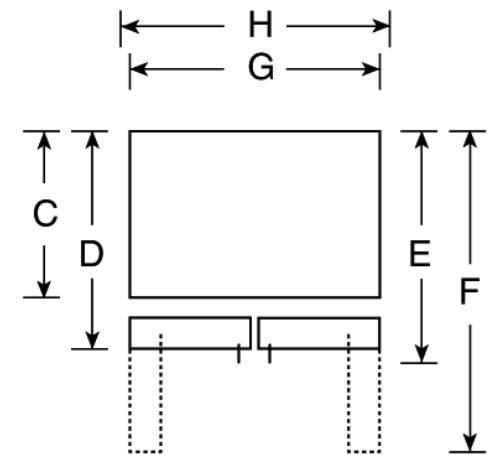

Top View

For answers to your Monogram®, GE Profile™ or GE® appliance questions, visit our website at geappliances.com or call GE Answer Center® service, 800.626.2000.

imagination at work