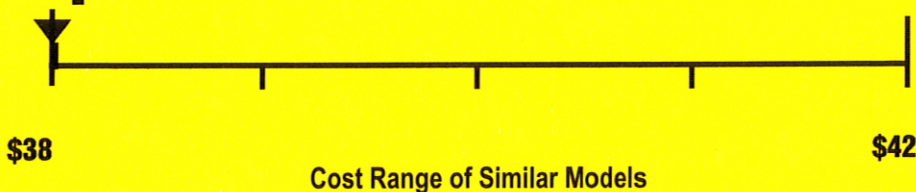

ENERGYGUIDE

Freezer
Chest Type
With Manual Defrost

General Electric
FCM15PUWW

Capacity: 14.9 Cubic Feet

297082104

Estimated Yearly Operating Cost

\$38

Cost Range of Similar Models

357 kWh

Estimated Yearly Electricity Use

Your cost will depend on your utility rates and use.

- Cost range based only on models of similar capacity with Chest Type Manual Defrost, and
- Estimated operating cost based on a 2007 national average electricity cost of 10.65 cents per kWh.
- For more information, visit www.ftc.gov/appliances.