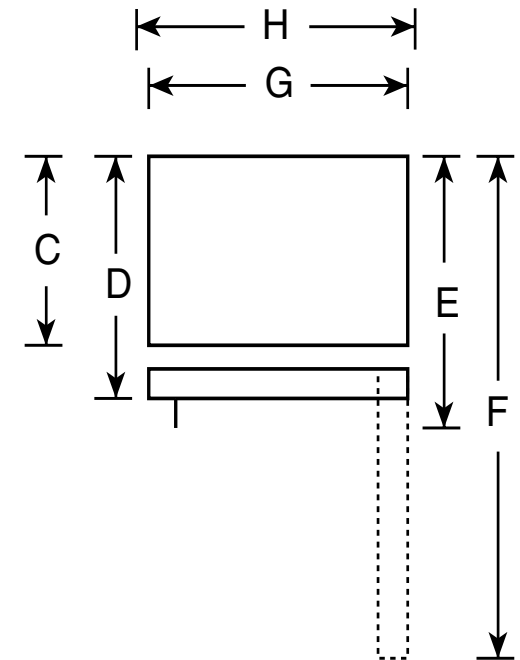

### Dimensions and Installation Information

Overall Dimensions	Height to top of hinge (in.) <b>A</b>	<b>61-3/4</b>
	Height to top of case (in.) <b>B</b>	<b>61-1/4*</b>
	Case depth without door (in.) <b>C†</b>	<b>25-7/8</b>
	Case depth less door handle (in.) <b>D†</b>	<b>29-1/8</b>
	Case depth with door handle (in.) <b>E†</b>	<b>31</b>
	Depth with fresh food door open 90° (in.) <b>F†</b>	<b>54-7/8</b>
	Width (in.) <b>G</b>	<b>28</b>
	Width with door open 90° less door handle (in.) <b>H</b>	<b>30-1/2</b>
Air Clearances	Each side (in.)	<b>3/4</b>
	Top (in.)	<b>1</b>
	Back (in.)	<b>1</b>

\*Height to mid-freezer (in.): 51-3/8

Front View

Top View

For answers to your Monogram®, GE Profile™ or GE® appliance questions, visit our website at [ge.com](http://ge.com) or call GE Answer Center® service, 800.626.2000.

Dimension and installation information are shown in inches.

Specification Revised 8/10

310472