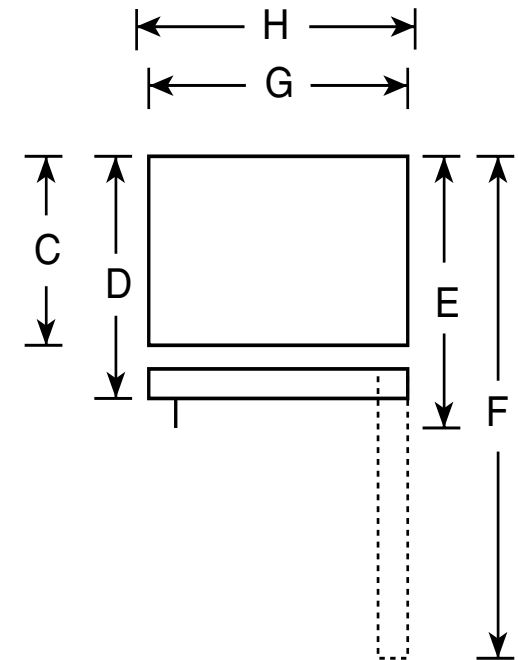

GTS16BBS

GE® 15.7 Cu. Ft. Top-Freezer Refrigerator

Dimensions and Installation Information

Overall Dimensions	Height to top of hinge (in.) A	61-3/4
	Height to top of case (in.) B	61-1/4*
	Case depth without door (in.) C†	25-7/8
	Case depth less door handle (in.) D†	29-1/8
	Case depth with door handle (in.) E†	31
	Depth with fresh food door open 90° (in.) F†	54-7/8
	Width (in.) G	28
	Width with door open 90° less door handle (in.) H	30-1/2
Air Clearances	Each side (in.)	3/4
	Top (in.)	1
	Back (in.)	1

*Height to mid-freezer (in.): 51-3/8

Front View

Top View

For answers to your Monogram®, GE Profile™ or GE® appliance questions, visit our website at ge.com or call GE Answer Center® service, 800.626.2000.

Dimension and installation information are shown in inches.

Specification Revised 8/10

310473

GTS16BBS

GE® 15.7 Cu. Ft. Top-Freezer Refrigerator

Features and Benefits

- Upfront temperature controls - A simple knob turn regulates interior temperatures with ease
- Gallon door storage - Milk and larger items are easily accommodated in the door
- Crisper drawers - Provides the ideal environment for storing your fruits and vegetables
- Adjustable wire shelves - Flexible shelving options can be arranged to handle a variety of foods
- NeverClean™ condenser - Sealed compartment keeps coils clean and simplifies maintenance
- Deluxe quiet design - Significantly reduces unnecessary operating noise in the kitchen
- Model GTS16BBSWW - White
- Model GTS16BBSCC - Bisque
- Model GTS16BBSBB - Black