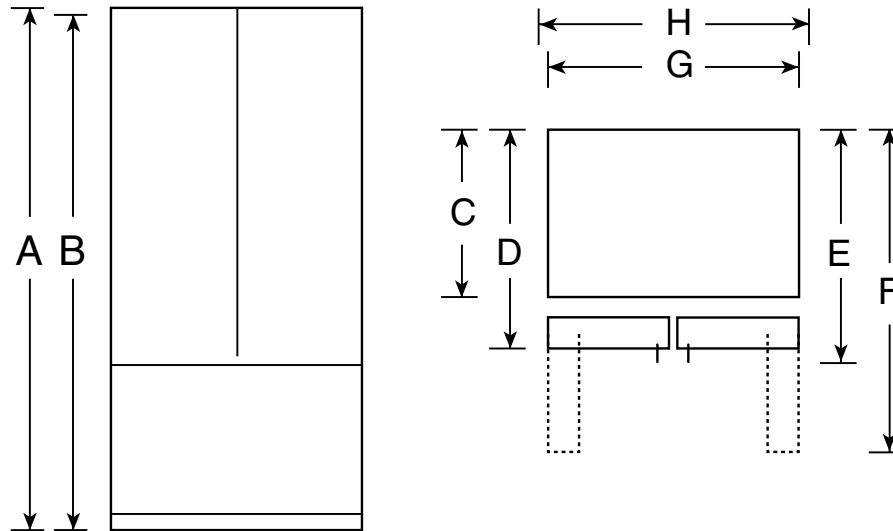

### Dimensions and Installation Information (in inches)

Overall Dimensions	Height to top of hinge (in.) <b>A</b>	<b>69-5/8</b>
	Height to top of case (in.) <b>B</b>	<b>69</b>
	Case depth without door (in.) <b>C</b>	<b>28</b>
	Case depth less door handle (in.) <b>D</b>	<b>32-5/8</b>
	Case depth with door handle (in.) <b>E</b>	<b>35-1/8</b>
	Depth with fresh food door open 90° (in.) <b>F</b>	<b>47-5/8</b>
	Width (in.) <b>G</b>	<b>35-7/8</b>
Air Clearances	Width with door open 90° inc. door handle (in.) <b>H</b>	<b>44</b>
	Each side (in.)	<b>1/8</b>
	Top (in.)	<b>1</b>
	Back (in.)	<b>1</b>