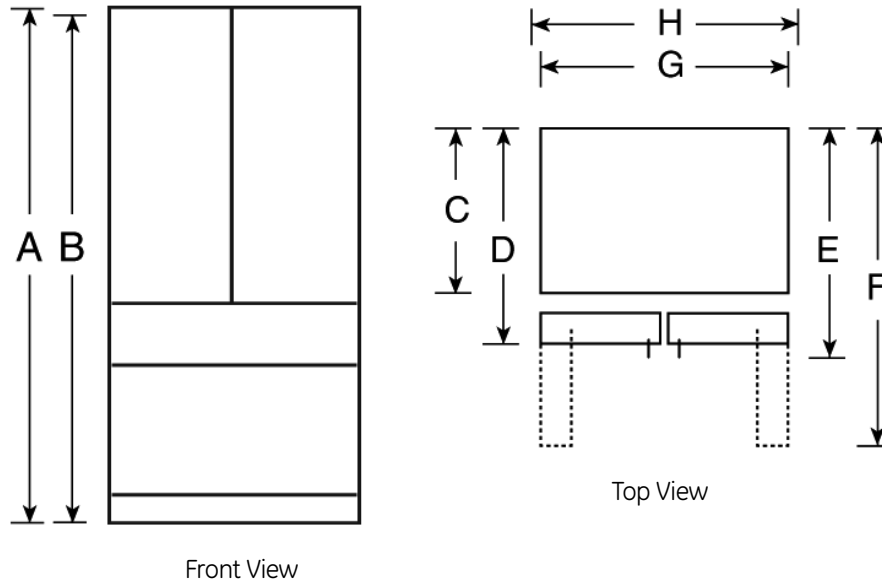

CFCP1NIZ

GE Café™ 20.7 Cu. Ft. Counter-Depth French Door Refrigerator

Dimensions and Installation Information (in inches)

Overall Dimensions	Height to top of hinge (in.) A	69-5/8
	Height to top of case (in.) B	69
	Case depth without door (in.) C	23-7/8
	Case depth less door handle (in.) D	28-1/2
	Case depth with door handle (in.) E	31-3/8
	Depth with fresh food door open 90° (in.) F	43-1/2
	Width (in.) G	35-7/8
Air Clearances	Width with door open 90° inc. door handle (in.) H	44
	Each side (in.)	1/8
	Top (in.)	1
	Back (in.)	1/2

Dimensions (in inches)

Above illustration intended for dimensional reference only. Refer to photography for actual product appearance.

For answers to your Monogram®, GE Profile™ or GE® appliance questions, visit our website at geappliances.com or call GE Answer Center® service, 800.626.2000.