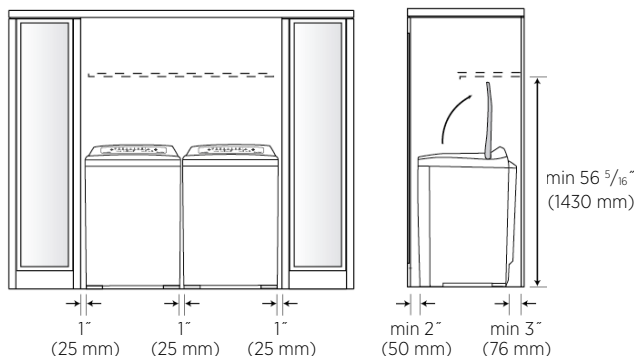

Installation options:

Cupboard or Alcove

The dryer can be located in a cupboard or alcove and positioned next to a clothes washer. Minimum clearances are required.