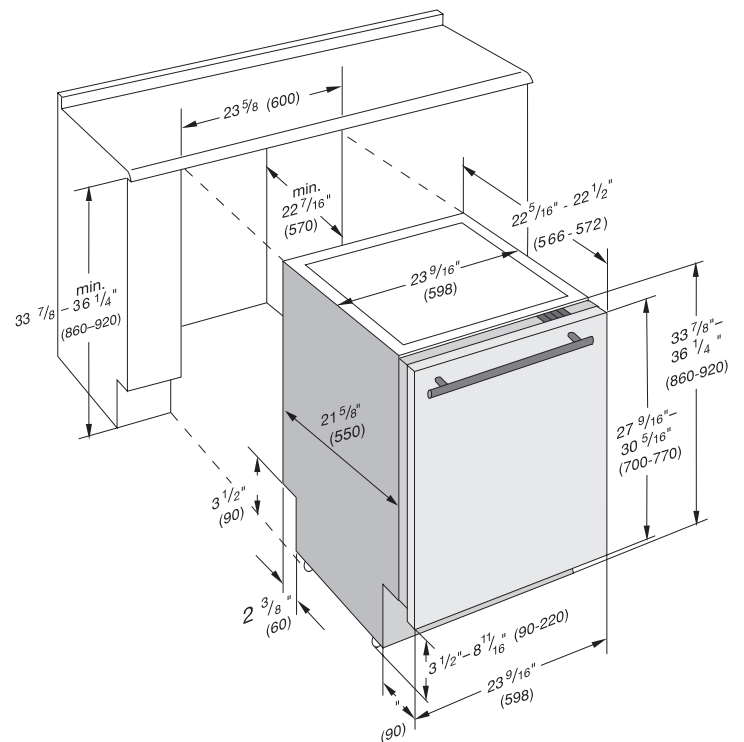

Aqua stop guaranteed.
 Installation at countertop height possible.

Total rating: 2.3 kw
Total Amps: 12
120V / 60 Hz
Noise level: 46 dB

Rating:

Optional accessories	
	GZ 010-020 Sterling silver cutlery cassette.
	GZ 010-041 Long stemware basket.
	GZ 010-051 stainless steel trim kit for 24" cabinets (Tall tub dishwasher).
	GZ 010-060 aluminum door handle.
	GZ 010-011 Aqua stop extension. 79" long
	GZ 976-010 stainless steel door panel with stainless steel handle included. Dimensions: W 23 9/16" x L 30 5/16" x D 3/4".

Planning notes:

Door panel can be split into false drawer head and door panel.

Numbers indicated inside parenthesis () = mm