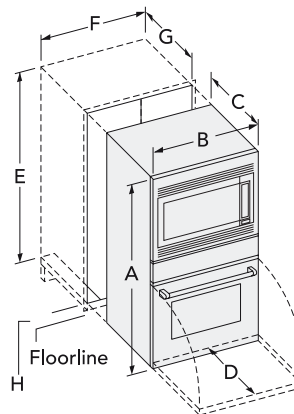

New True Convection baffle system directs heat precisely and evenly

New Speed Convection mode reduces cooking time up for frozen foods to 30%

Ball bearing full-extension telescopic rack

Integrated convection microwave

Easy installation in one cabinet cutout

SKU	POM301
Size	30"
Type	Double Combination
Color-Stainless Steel	POM301
Cavity Size*	4.7 cu. ft.
Control	Professional-Style
Display	-
COMBINATION	
Microwave	Convection
MAIN FEATURES	
Professional Design	■
True Convection	■
Speed Convection	■
Rotisserie	■
MaxBroil	■
Convection Broil	-
Max Convection Broil	■
Convection Roast	■
Bake, Roast	■
Broil	-
Warm	■
Fast Preheat	-
Dehydrate	■
Meat Probe	-
Self-clean	■
Self-clean rack supports	■
Full Access® Telescopic Racks**	1
Professional-Style Racks	2
Porcelain Broiler Pan	■
Halogen Lighting Per Cavity	4
Concealed Bake Element	■

Model No.	Overall Dimensions				Cutout Dimensions***				Door Handle Projection	Dual-Rated 120/208-240V, 4 Wire, 60 Hz.	Amps
	A	B	C	D	E	F	G	H			
Professional POM301	50	29 ³ / ₄	23 ⁷ / ₈	22	49 ¹ / ₂	28 ¹ / ₂	24	4 ³ / ₄ min	4 ¹ / ₁₆	■	40