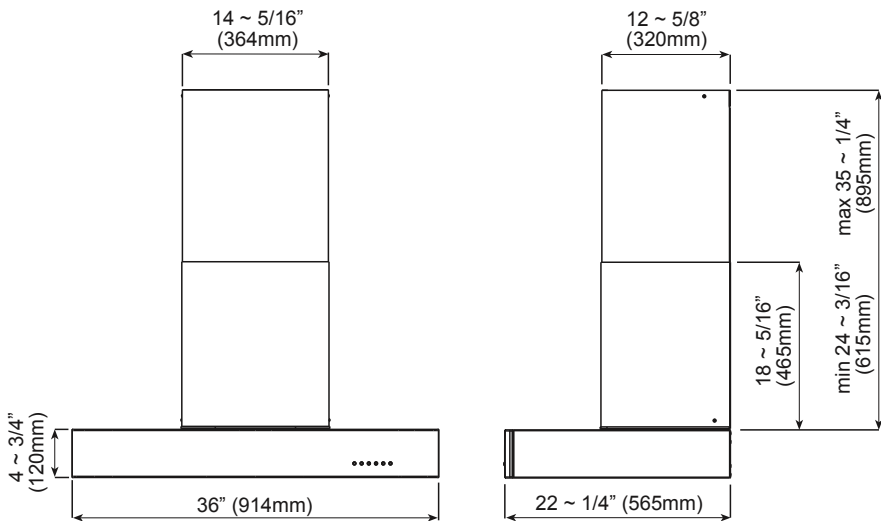

## Titan Canopy

88433 RH361  
88434 RH361M

READ ENTIRE INSTRUCTIONS  
BEFORE INSTALLATION.

## PRODUCT DIMENSIONS