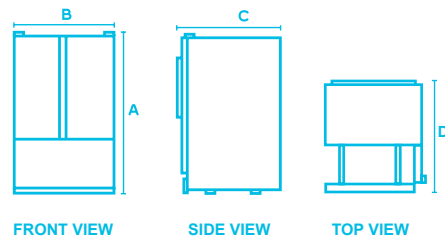

Beverage Chiller™ Compartment

Keep your milk and other beverages up to 4°F colder than the rest of the refrigerator.

Chef's Pantry™ Drawer

This full-width drawer makes room for large party platters. Plus, a temperature control keeps meat and cheese up to 5°F colder.

EasyFreezer™ Pull-Out Drawer

Opens and closes smoothly—even when fully loaded with up to 120 lbs. of food. Two levels of storage make it easier to organize your frozen favorites.

FrontFill™ Filtered Ice and Water Dispenser

Quickly fill containers with ice, filtered water or both ice and water at the same time.

Available Colors

Refrigerator

	AFF2534FE	AFD2535DE	AFI2538AE
Capacity (cu. ft.)	25	25	25
French Door Design	•	•	•
Temp Assure™ Freshness Design	Electronic	Electronic	Electronic Plus
FrontFill™ Water and Ice Dispenser with PuriClean® II Retractable Water and Ice Filter			•
EasyFill™ Internal Water Dispenser with PuriClean® II Retractable Water and Ice Filter		•	
Filter Status Indicator		•	•
Control Lockout			•
Door Open Alarm			•
SofSound™ Quiet Package	•	•	•

REFRIGERATOR STORAGE FEATURES

Temperature-Controlled, Full-Width Chef's Pantry™ Drawer	•	•	•
FastGrab™ Organizer			•
Beverage Chiller™ Compartment			•
Clear Humidity-Controlled Garden Fresh™ Crisper Drawers	2	2	2
Adjustable Spillsaver™ Glass Shelves	4 Half-Width	4 Half-Width	3 Half-Width, 1 Mini
EasyGlide™ Half-Width Glass Shelves	2	2	2
Bottle Caddy	•	•	•
Clear Adjustable Door Bins with Door Bin Grip Pads	5	5	1
Gallon Door Storage	•	•	•
Dairy Center	•	•	•

FREEZER STORAGE FEATURES