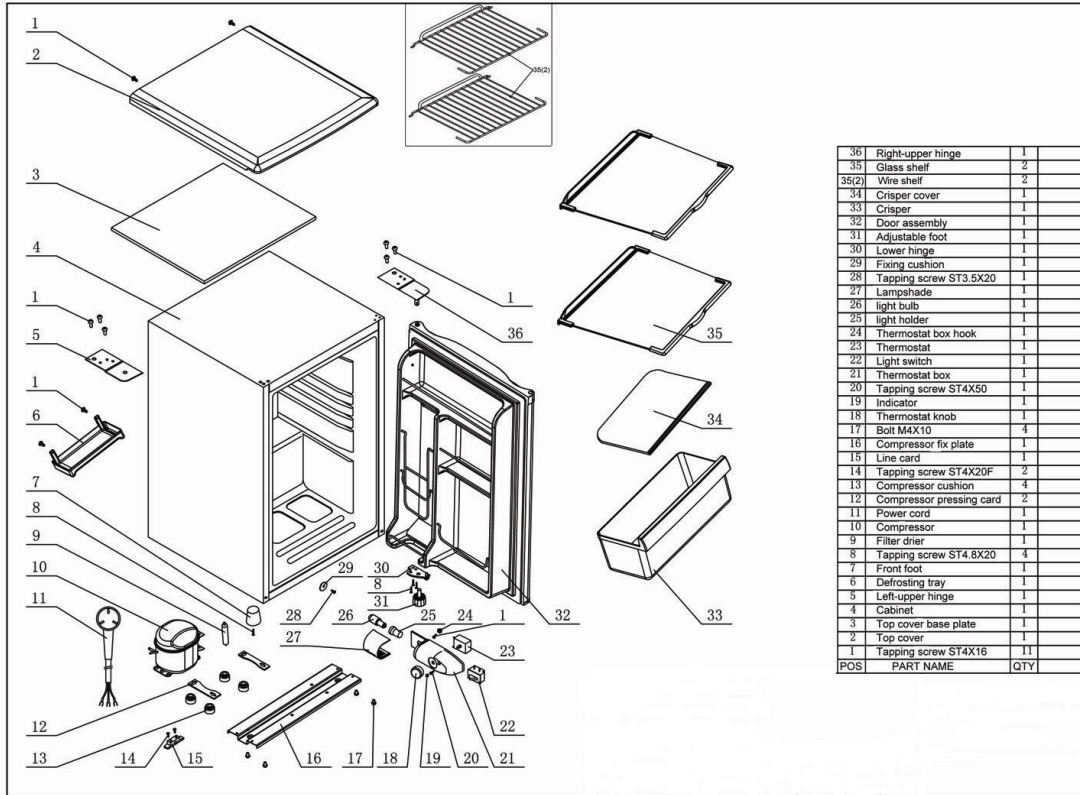

BCA4560 series Explosive Drawing

BCA4560W-2/BCA4561B-2:
 Without top/With lock/With light
 /With two wire shelves and a crisper cover
 /With crisper

BCA4562SS-2:
 With top/With lock/With light
 /With two glass shelves and a crisper cover
 /With crisper

36	Right-upper hinge	1
35	Glass shelf	2
35(2)	Wire shelf	2
34	Crisper cover	1
33	Crisper	1
32	Door assembly	1
31	Adjustable foot	1
30	Lower hinge	1
29	Fixing cushion	1
28	Tapping screw ST3.5X20	1
27	Lampshade	1
26	light bulb	1
25	light holder	1
24	Thermostat box hook	1
23	Thermostat	1
22	Light switch	1
21	Thermostat box	1
20	Tapping screw ST4X50	1
19	Indicator	1
18	Thermostat knob	1
17	Bolt M4X10	4
16	Compressor fix plate	1
15	Line card	1
14	Tapping screw ST4X20F	2
13	Compressor cushion	4
12	Compressor pressing card	2
11	Power cord	1
10	Compressor	1
9	Filter drier	1
8	Tapping screw ST4.8X20	4
7	Front foot	1
6	Defrosting tray	1
5	Left-upper hinge	1
4	Cabinet	1
3	Top cover base plate	1
2	Top cover	1
1	Tapping screw ST4X16	11
POS	PART NAME	QTY