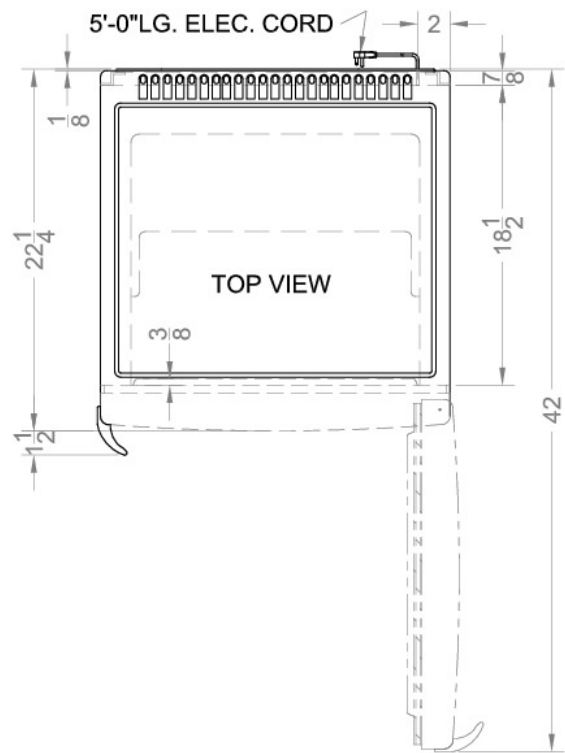

## UF850L

56.79" x 21.5" x 22.25" (H x W x D)

Upright all-freezer with 6.4 cu.ft. capacity, front lock, and pull-out basket drawers; Matches all-refrigerator FFAR9L

### Highlights:

Unique 22 inch footprint with full 6.4 cu.ft. capacity

Matching all-refrigerator available with identical exterior dimensions

Factory installed lock provides security you can count on

Slide-out baskets with plastic fronts help to protect stored contents from ambient temperatures when the door is opened

Thin-line design	Slim 22 inch width fits easily in tight spaces
Full capacity	6.4 cu.ft. of capacity inside
Factory installed lock	Top-mounted lock for convenient security
Manual defrost	Static cooling system with no internal fans
Pull-out baskets	Sliding wire-bottom drawers allow easy storage, with plastic fronts that protect contents from being exposed to ambient temperatures when the door is opened
Reversible door	Keep your options flexible with a reversible door that is easy to switch when your arrangement changes
Matchable set available	Pair with all-refrigerator FFAR9L for a perfectly matched set
High temperature light	Light located at the top of the door will turn on if the interior reaches a high temperature
100% CFC free	Environmentally friendly design does not contain ozone-damaging chemicals

## Specifications:

Height	56.79"
Width	21.5"
Depth	22.25"
Capacity	6.4 cu.ft.
Ext Depth with Handle	23.75"
Interior Height 1	48.0"
Interior Width 1	17.5"
Interior Depth 1	15.5"
Canadian Electrical Safety	ULC
US Electrical Safety	UL
Voltage/Frequency	115 V AC/60 Hz
Door Swing	RHD
Reversible	Yes
Drawers	true
Drawer Quantity	5
Wheel Quantity	2
Defrost Type	Manual
Depth with door at 90°/176°	41.5"
Thermostat Type	Dial
Condensor Location	Rear of Unit
Level Legs Quantity	2
Parts/Labor Warranty	1 Year
Compressor Warranty	5 Years