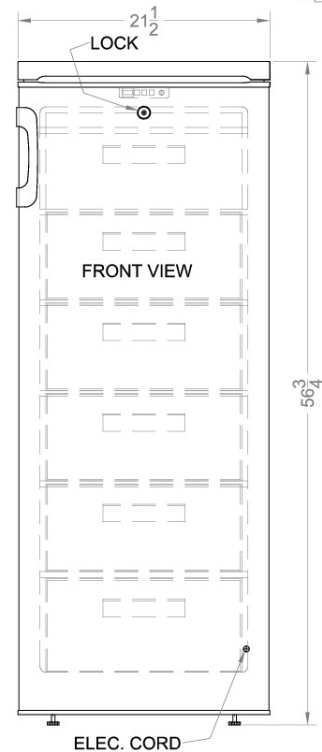

## UF850L

56.79" x 21.5" x 22.25" (H x W x D)

Upright all-freezer with 6.4 cu.ft. capacity, front lock, and pull-out basket drawers; Matches all-refrigerator FFAR9L

### Highlights:

Unique 22 inch footprint with full 6.4 cu.ft. capacity

Matching all-refrigerator available with identical exterior dimensions

Factory installed lock provides security you can count on

Slide-out baskets with plastic fronts help to protect stored contents from ambient temperatures when the door is opened

Thin-line design	Slim 22 inch width fits easily in tight spaces
Full capacity	6.4 cu.ft. of capacity inside
Factory installed lock	Top-mounted lock for convenient security
Manual defrost	Static cooling system with no internal fans
Pull-out baskets	Sliding wire-bottom drawers allow easy storage, with plastic fronts that protect contents from being exposed to ambient temperatures when the door is opened
Reversible door	Keep your options flexible with a reversible door that is easy to switch when your arrangement changes
Matchable set available	Pair with all-refrigerator FFAR9L for a perfectly matched set
High temperature light	Light located at the top of the door will turn on if the interior reaches a high temperature
100% CFC free	Environmentally friendly design does not contain ozone-damaging chemicals

## Specifications:

Height	56.79"
Width	21.5"
Depth	22.25"
Capacity	6.4 cu.ft.
Ext Depth with Handle	23.75"
Interior Height 1	48.0"
Interior Width 1	17.5"
Interior Depth 1	15.5"
Canadian Electrical Safety	ULC
US Electrical Safety	UL
Voltage/Frequency	115 V AC/60 Hz
Door Swing	RHD
Reversible	Yes
Drawers	true
Drawer Quantity	5
Wheel Quantity	2
Defrost Type	Manual
Depth with door at 90°/176°	41.5"
Thermostat Type	Dial
Condensor Location	Rear of Unit
Level Legs Quantity	2
Parts/Labor Warranty	1 Year
Compressor Warranty	5 Years