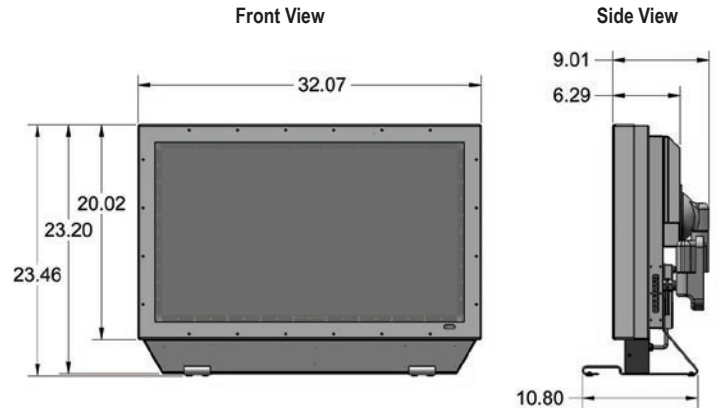

#### Specifications

LCD Screen	31.5-inch diagonal TFT Active Matrix
Resolution	1366 x 768
Aspect Ratio	16:9
Contrast Ratio	1500:1
H/V Viewing Angle	178° by 178°
Response Time	8 milliseconds
TV formats	1080i, 720p, 480i, 480p
Input Connectors:	
RF	Antenna/CATV (NTSC/ATSC/QAM)
HDMI	HDMI Input x2
Video Composite	S-Video x1 and Composite Video x1, L/R Audio Inputs x1
Video Component	YCbCr/YPbPr x2 and audio L/R channels x2
PC	15-pin D-sub VGA plus Stereo Audio
RS232 Serial	Full-featured command set with discrete on/off, input select and volume control
Discrete IR Control	Codes for Power On/Off and Input Select
Input Power	100-240 VAC, 50-60 Hz 2.5A Max
Audio	8-watt x 2 channels, water-resistant speaker module (detachable), SPDIF Audio output connector inside rear cover
Operating Temp.	-24° to 122° F. (-31° to 50° C.)
Non-op. Temp. (Off-mode with power applied)	-24° to 140° F. (-31° to 60° C.)
Accessories Included	Water-resistant remote control with lithium battery Removable table top stand
TV Dimensions	32.07 in. W x 23.20 in. H x 6.29 in. D
Weight	37.5 lbs., 41.6 lbs w/speakers, 46 lbs w/ speaker module and table top stand
Shipping Dimensions	37.0 in. W x 31.0 in. H x 11.7 in. D
Shipping Weight	54 lbs.
Warranty	One-year, in-factory, parts and labor

### SunBriteTV Model 3220HD

(All dimensions are in inches)

TV Dimensions are:

32.066 in. W x 23.204 in. H x 6.287 in. D

Height dimension with table top stand is 23.458 in.

TV with optional wall mount measures 9.008 in. when folded flush against the wall.