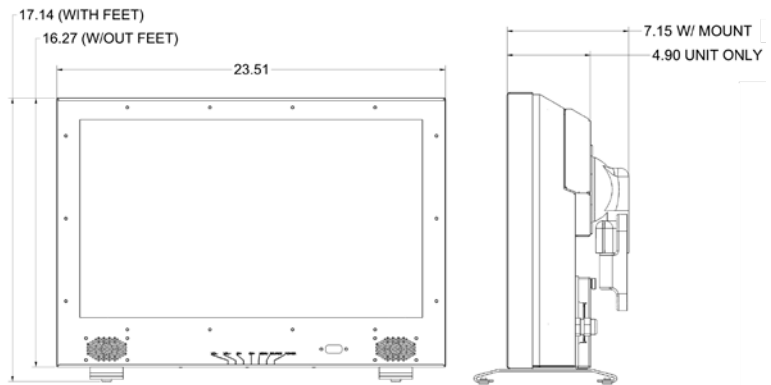

### Specifications

LCD Screen	23-inch diagonal TFT Active Matrix
Resolution	1366 x 768
Aspect Ratio	16:9
Contrast Ratio	700:1
H/V Viewing Angle	160° by 140°
Response Time	8 milliseconds
TV Formats	1080i, 720p, 480i, 480p
Input Connectors:	
RF	Antenna/CATV (NTSC, ATSC, QAM)
HDMI	HDMI Input x 2
Video Composite	S-Video x1 and Composite Video x1, L/R Audio Inputs x1
Video Component	YPbPr x1 plus Stereo Audio x 2
PC	15-pin D-sub VGA plus Stereo Audio
Control Set	RS232 Serial and Discrete IR Control <i>(Model 2310-Pro only)</i>
Audio Out	SPDIF Audio, Analog Headphone Jack
Speakers	5-watt x 2 channels, water resistant built-in speakers
Exterior	Powder-coated aluminum
Input Power	100-240 VAC, 50-60 Hz 2.2A Max
Operating Temp.	-24° to 122° F. (-31° to 50° C.) *
Non-op. Temp. (Off-mode with power applied)	-24° to 140° F. (-31° to 60° C.) The non-operating temperature feature requires power to be applied
Accessories Included	Water-resistant remote control with lithium battery Removable table top stand
TV Dimensions	23.51 in. W x 16.27 in. H x 4.90 in. D
Weight	22 lbs., 25 lbs. with feet
Shipping Dimensions	30.31 in. W x 19.49 in. H x 8.86 in. D
Shipping Weight	28 lbs.
Warranty	One-year, in-factory, parts and labor

### SunBriteTV Model 2310HD and 2310-Pro

(All dimensions are in inches)

23.51 in. W x 16.27 in. H x 4.90 in. D

Height dimension with table stand is 17.14 in.

TV with optional wall mount measures 7.60 in. when folded flush against the wall.