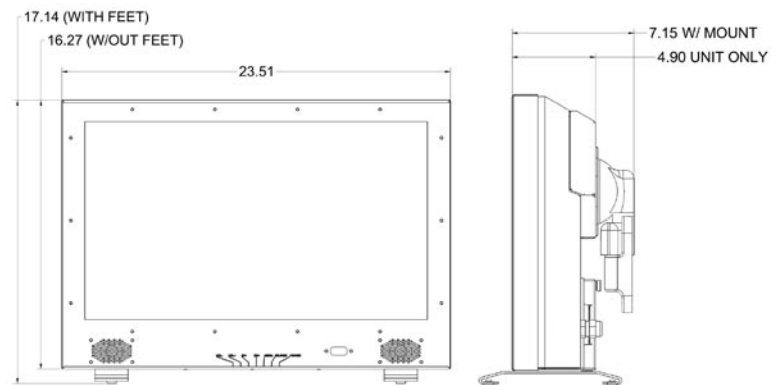

Optional wall mounts and deck planter poles are weatherized and include stainless steel hardware

Model 2310HD

LCD Screen	23-inch diagonal TFT Active Matrix
Resolution	1366 x 768 WXGA
Aspect Ratio	16:9
Active Area	508.1 x 285.7 mm
Contrast Ratio	700:1
Response Time	8 milliseconds
H/V Viewing Angle	160° by 140°
Display Colors	16.7 million
Input Connectors:	
RF	Antenna/CATV (NTSC, ATSC, QAM)
HDMI	HDMI Input x1/HDCP
Video Composite	S-Video x1 and Composite Video x1 L/R Audio Inputs x2
Video Component	YCbCr/YPbPr x1 (supports HDTV inputs at 480i, 480P, 567i, 576P, 720P and 1080i) and audio L/R channels x1
PC	15-pin D-sub VGA
Input Power	100-240 VAC, 50-60 Hz 130W
Audio	10-watt x 2 channels, water-resistant speakers L/R Audio output connector inside rear cover
Operating Temp.	-24° to 122° F. (-31° to 50° C.) *
Non-op. Temp. (Off-mode with power applied)	-24° to 140° F. (-31° to 60° C.)
Accessories Included	Water-resistant remote control with lithium battery Removable table stand
TV Dimensions	23.51 in. W x 16.27 in. H x 4.90 in. D
Weight	22 lbs.
Shipping Dimensions	30.31 in. W x 19.49 in. H x 8.86 in. D
Shipping Weight	28 lbs.
Warranty	One-year, in-factory, parts and labor

SunBriteTV Model 2310HD

(All dimensions are in inches)

TV Dimensions are:

23.51 in. W x 16.27 in. H x 4.90 in. D

Height dimension with table stand is 17.14 in.

TV with optional wall mount measures 7.60 in. when folded flush against the wall.

SB-CM20	Ceiling mount with tilt and swivel includes adjustable extension column that provides 5" to 11" above unit to ceiling. Also includes 4" x 4" designer ceiling plate. Meets VESA standards.
SB-WM23	Articulating wall mount with tilt, swivel, pan and extends up to 9" from wall. Meets VESA standards.
SB-DP20X	Deck/Planter pole (requires purchase of wall mount). Special order item.
SB-FMT23	RadioFM™ transmits audio from TV to FM radio
SB-DC23	Outdoor TV dust cover