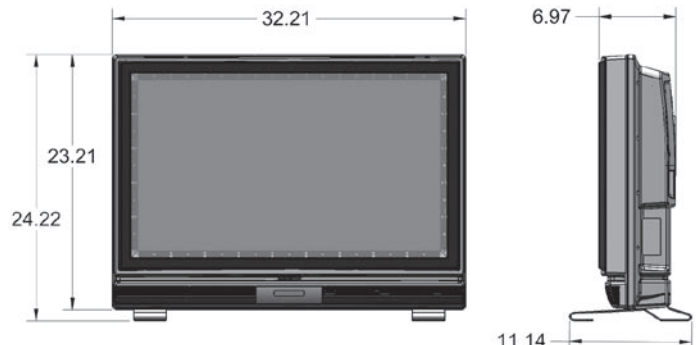

Model 3230HD

LCD Screen	31.5-inch diagonal TFT Active Matrix
Resolution	1366 x 768
Aspect Ratio	16:9
Contrast Ratio	1500:1
H/V Viewing Angle	178° by 178°
Response Time	8 milliseconds
TV formats	1080i, 720p, 480i, 480p
Input Connectors:	
RF	Antenna/CATV (NTSC/ATSC/QAM)
HDMI	HDMI Input x2
Video Composite	S-Video x1 and Composite Video x1, L/R Audio Inputs x1
Video Component	YCbCr/YPbPr x2 and audio L/R channels x2
PC	15-pin D-sub VGA plus Stereo Audio
Discrete IR Control	Codes for Power On/Off and Input Select
Input Power	100-240 VAC, 50-60 Hz 2.5A Max
Audio	8-watt x 2 channels, water-resistant speakers, SPDIF Audio output connector inside rear cover
Operating Temp.	-24° to 122° F. (-31° to 50° C.)
Non-op. Temp. (Off-mode with power applied)	-24° to 140° F. (-31° to 60° C.)
Accessories Included	Water-resistant remote control with lithium battery Removable table top stand
TV Dimensions	32.21 in. W x 23.21 in. H x 6.97 in. D
Weight	39.0 lbs., 42 lbs. with table top stand
Shipping Dimensions	37.0 in. W x 31.0 in. H x 11.7 in. D
Shipping Weight	50 lbs.
Warranty	One-year, in-factory, parts and labor

Optional wall mounts and deck planter poles are weatherized and include stainless steel hardware

SunBriteTV Model 3230HD

(All dimensions are in inches)

Front View

Side View

TV Dimensions are:
32.21 in. W x 23.21 in. H x 6.97 in. D
Height dimension with table top stand is 24.22 in.
Depth with table top stand is 11.14