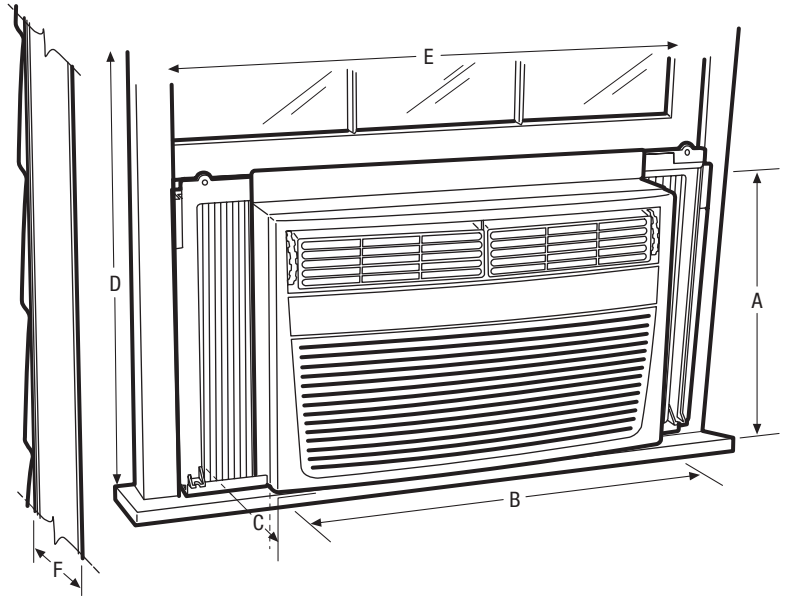

Heavy-Duty Air Conditioner

Product Dimensions

Height	18-5/8"
Width	26-1/2"
Depth (with Front)	25" (26-1/2")

More Easy-To-Use Features

Energy and Cost Savings

The unit operates at a low voltage – conserving energy and saving you money.

*Plug Type (NEMA)
(B) 6-15P

NOTE: Always consult local and national electric codes. Refer to Product Installation Guide for detailed installation instructions on the web at frigidaire.com.

Product Dimensions	
A - Height	18-5/8"
B - Width	26-1/2"
C - Depth (with Front)	25" (26-1/2")