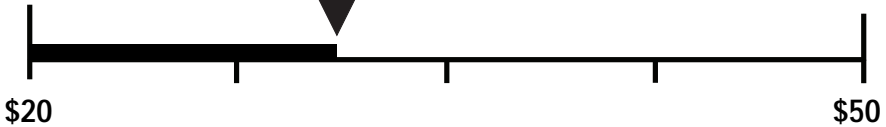

Estimated Yearly Operating Cost (when used with an electric water heater)

$31

Cost Range of Similar Models