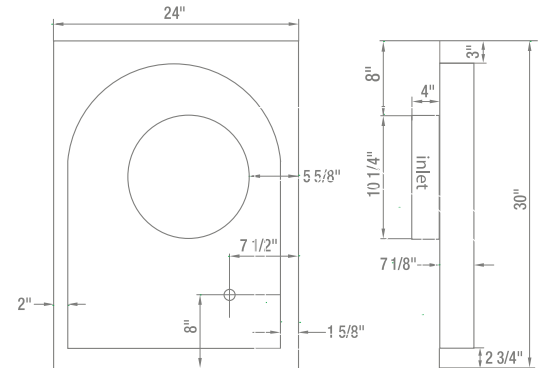

BLOWER	AMPS	WATTS	DUCT SIZE	MAX SONES	COMPATIBLE MODELS
CBI-600A	2.7	320	6" Round	6	COK,CSH,CTP,CCA
CBI-600B	2.7	320	6" Round	6	AK75xxASX AK8300ASX
EBI-600B	3.75	450	8" Round	9	CPA
PBD-1100A	5.4	640	10" Round	8	AK70xxAS
PBI-1100A	5.4	640	8" or 10" Round	8	AK75xxASX AK8300ASX
*CBI-1000	6.2	700	8" or 10" Round	NA	CCA,COK,CPA,CSH,CTP AK75xxASX,AK8300ASX