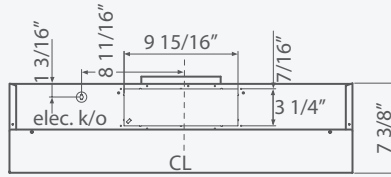

# ESSENTIALS

Top

Back

Side

Adjustable Utensil Bar Heights

## PYRAMID

UNDER CABINET

MODEL	ZPY-E30A_290/ZPY-E36A_290	ZPY-E30A_/ZPY-E36A_
SIZE	30" / 36"	30" / 36"
NET WIDTH	29-15/16" / 35-15/16"	29-15/16" / 35-15/16"
PERFORMANCE		
Internal Blower	290 CFM	400 CFM
Internal Blower Sones	3.2	5
COLOR		
Black, White, Stainless Steel	B, W, S	B, W, S
FEATURES		
Controls	Mechanical Slide	Mechanical Slide
Speed Levels	3	3
Auto Delay-Off	No	No
Lighting	Halogen, 50W x 2	Halogen, 50W x 2
Dual-Level Lighting	Yes	Yes
Filters	Metal Mesh x 2	Metal Mesh x 2
Recirculating	Yes	Yes
Duct Cover Extension	NA	NA
Adjustable Utensil Bar	Up to 3"	Up to 3"
DUCT SPECIFICATIONS		
Internal Blower - Vertical	7" or 3-1/4" x 10"	7" or 3-1/4" x 10"
Internal Blower - Horizontal	3-1/4" x 10"	3-1/4" x 10"
AC INPUT	120V - 60Hz	120V - 60Hz
AC POWER	Max 358W, 3.3 Amps	Max 358W, 3.3 Amps
OPTIONAL ACCESSORIES		
Recirculating Kit	ZRC-0200	ZRC-0200