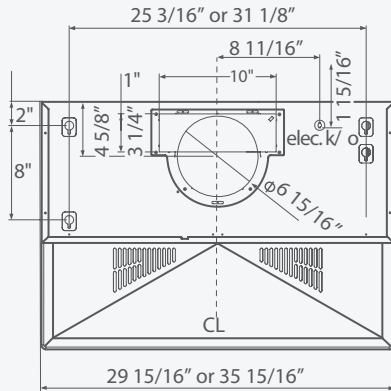

# ESSENTIALS

Top

Back

Side

Adjustable Utensil Bar Heights

## PYRAMID

UNDER CABINET

MODEL	ZPY-E30A_290/ZPY-E36A_290	ZPY-E30A_/ZPY-E36A_
SIZE	30" / 36"	30" / 36"
NET WIDTH	29-15/16" / 35-15/16"	29-15/16" / 35-15/16"
PERFORMANCE		
Internal Blower	290 CFM	400 CFM
Internal Blower Sones	3.2	5
COLOR		
Black, White, Stainless Steel	B, W, S	B, W, S
FEATURES		
Controls	Mechanical Slide	Mechanical Slide
Speed Levels	3	3
Auto Delay-Off	No	No
Lighting	Halogen, 50W x 2	Halogen, 50W x 2
Dual-Level Lighting	Yes	Yes
Filters	Metal Mesh x 2	Metal Mesh x 2
Recirculating	Yes	Yes
Duct Cover Extension	NA	NA
Adjustable Utensil Bar	Up to 3"	Up to 3"
DUCT SPECIFICATIONS		
Internal Blower - Vertical	7" or 3-1/4" x 10"	7" or 3-1/4" x 10"
Internal Blower - Horizontal	3-1/4" x 10"	3-1/4" x 10"
AC INPUT	120V - 60Hz	120V - 60Hz
AC POWER	Max 358W, 3.3 Amps	Max 358W, 3.3 Amps
OPTIONAL ACCESSORIES		
Recirculating Kit	ZRC-0200	ZRC-0200