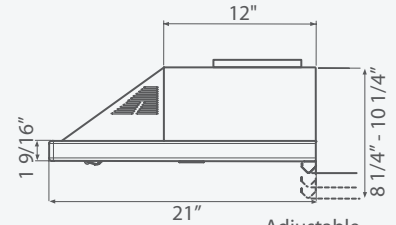

# PYRAMID

Classic, architectural lines meet at an apex to energize the familiar look of the chimney style under-cabinet hood. This expressive yet utilitarian design also features an adjustable back-panel utensil bar that accommodates a variety of cabinet depths to put cooking utensils within easy reach. New control configuration and 12" depth ensure simple operation and a true fit with popular cabinet styles.

# ESSENTIALS

Top

Back

Side

Adjustable Utensil Bar Heights

## PYRAMID

UNDER CABINET

MODEL	ZPY-E30A_290/ZPY-E36A_290	ZPY-E30A_/ZPY-E36A_
SIZE	30" / 36"	30" / 36"
NET WIDTH	29-15/16" / 35-15/16"	29-15/16" / 35-15/16"
PERFORMANCE		
Internal Blower	290 CFM	400 CFM
Internal Blower Sones	3.2	5
COLOR		
Black, White, Stainless Steel	B, W, S	B, W, S
FEATURES		
Controls	Mechanical Slide	Mechanical Slide
Speed Levels	3	3
Auto Delay-Off	No	No
Lighting	Halogen, 50W x 2	Halogen, 50W x 2
Dual-Level Lighting	Yes	Yes
Filters	Metal Mesh x 2	Metal Mesh x 2
Recirculating	Yes	Yes
Duct Cover Extension	NA	NA
Adjustable Utensil Bar	Up to 3"	Up to 3"
DUCT SPECIFICATIONS		
Internal Blower - Vertical	7" or 3-1/4" x 10"	7" or 3-1/4" x 10"
Internal Blower - Horizontal	3-1/4" x 10"	3-1/4" x 10"
AC INPUT	120V - 60Hz	120V - 60Hz
AC POWER	Max 358W, 3.3 Amps	Max 358W, 3.3 Amps
OPTIONAL ACCESSORIES		
Recirculating Kit	ZRC-0200	ZRC-0200