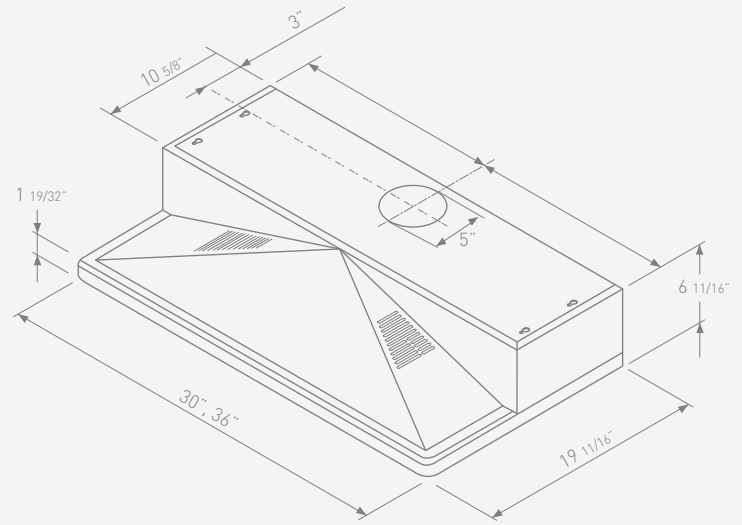

PYRAMID

Classic, architectural lines meet at an apex to energize the familiar look of the chimney style under-cabinet hood. This expressive yet utilitarian design also features an adjustable back-panel utensil bar that accommodates a variety of cabinet depths to put cooking utensils within easy reach.

ESSENTIALS

PYRAMID

UNDER CABINET

	MODEL	ZPY-E30	ZPY-E36
SIZE		30"	36"
NET WIDTH		30"	36"
PERFORMANCE			
Internal Blower		400 CFM	400 CFM
Internal Blower Sones		5	5
COLOR			
Black, White, Stainless Steel		B,W,SS	B,W,SS
FEATURES			
Controls		Mechanical Slide	Mechanical Slide
Speed Levels		3	3
Delay Off		No	No
Lighting		Halogen, 50W x 2	Halogen, 50W x 2
Dual Level Lighting		No	No
Filters		Metal Mesh x 2	Metal Mesh x 3
Recirculating		Yes	Yes
Duct Cover Extension		NA	NA
Adjustable Utensil Bar		Yes	Yes
DUCT SPECIFICATIONS			
Internal Blower - Vertical		5"	5"
Internal Blower - Horizontal		3-1/4" x 10"	3-1/4" x 10"
AC INPUT		120V - 60Hz	120V - 60Hz
AC POWER		Max. 600W at 5.1 Amps	Max. 600W at 5.1 Amps
OPTIONAL ACCESSORIES			
Recirculating Kit		ZRC-0000	ZRC-0001
Mounting Heights		Min. height 28" from cooking surface. Hood mounted 64" from floor.	Max. height 36" from cooking surface. Hood mounted 72" from floor.