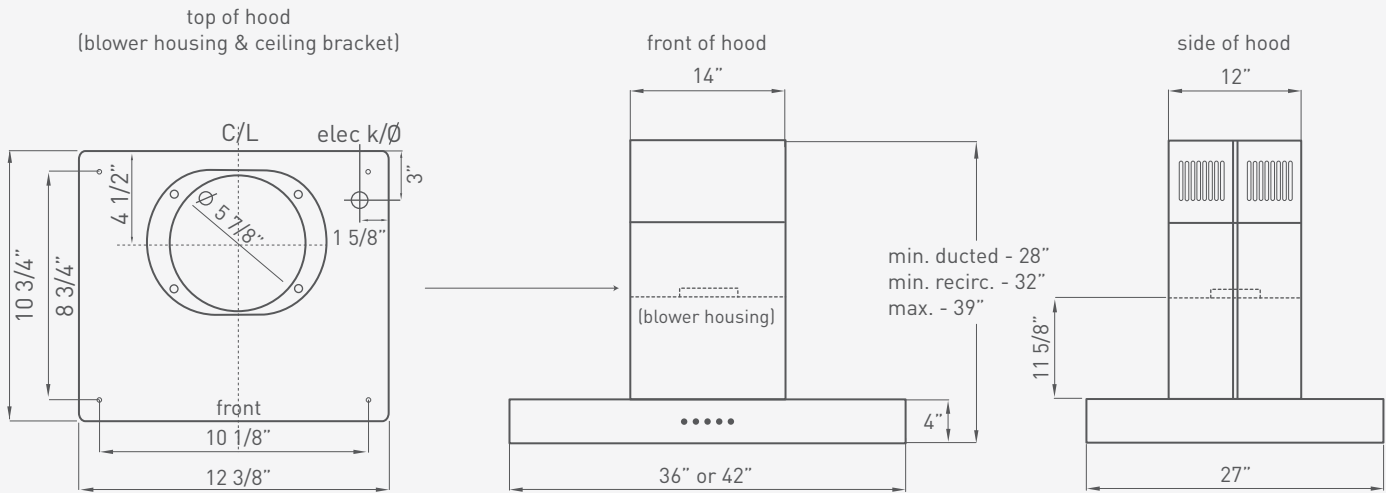

ESSENTIALS

ROMA

ISLAND

| MODEL | ZRM-E36AS | ZRM-E42AS |
|--|---|---|
| SIZE | 36" | 42" |
| NET WIDTH | 36" | 42" |
| PERFORMANCE | | |
| Internal Blower | 600 CFM | 600 CFM |
| Internal Blower Sones | 7 | 7 |
| COLOR | | |
| Stainless Steel | SS | SS |
| FEFATURES | | |
| Controls | MECHANICAL PUSH BUTTON | MECHANICAL PUSH BUTTON |
| Speed Levels | 3 | 3 |
| Delay Off | No | No |
| Lighting | Halogen, 50W x 4 | Halogen, 50W x 4 |
| Dual Level Lighting | No | No |
| Filters | Metal Mesh x 2 | Metal Mesh x 3 |
| Recirculating | Yes | Yes |
| Duct Cover Extension | Yes, Up to 12' Ceiling | Yes, Up to 12' Ceiling |
| DUCT SPECIFICATIONS | | |
| Internal Blower - Vertical | 6" | 6" |
| Internal Blower - Horizontal | NA | NA |
| AC INPUT | 120V - 60Hz | 120V - 60Hz |
| AC POWER | Max. 500W at 4.25 Amps | Max. 500W at 4.25 Amps |
| OPTIONAL ACCESSORIES | | |
| Recirculating Kit | ZRC-0150 | ZRC-0151 |
| Extension Kit (up to 12' ceiling) | Z1C-00RM | Z1C-00RM |
| Mounting Height (Ducted) | Min. ceiling height 7'8". Hood mounted 28" above cooking surface; 64" from floor. | Max. ceiling height 9'3". Hood mounted 36" above cooking surface; 72" from floor. |
| Mounting Height (Recirculating) | Min. ceiling height 8'. Hood mounted 28" above cooking surface; 64" from floor. | Max. ceiling height 9'3". Hood mounted 36" above cooking surface; 72" from floor. |