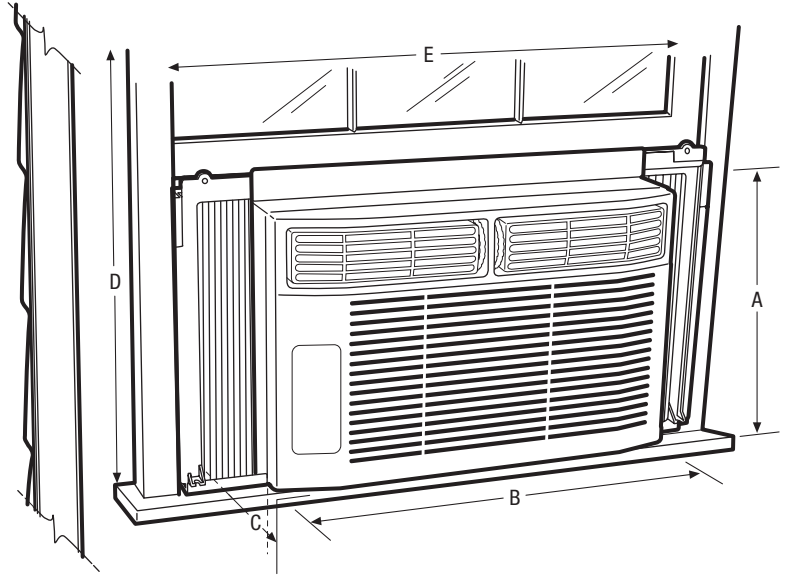

24 Hour On/Off Timer

ENERGY STAR®

Available in:

White
(W)

Performance	BTUs
Cool	10,000

Features	
BTU (Cool)	10,000
Dehumidification (Pints/Hour)	3.0
Cool Area (Sq. Ft.)	500
Energy Efficiency Ratio	10.8
Electrical	
Volts	115
Amps (Cool)	8.8
Watts (Cool)	925
Length of Power Cord (Min./Max.)	6' / 6.5'
Plug Type (NEMA)*	LCDI (A)
Features	
Electronic Controls	Ready-Select™ Controls
Fan Speeds (Cool / Fan)	3 / 3
Low Voltage Start-Up	Yes
Auto Cool Function	Yes
Energy Save	Yes
Sleep Mode	Yes
Filter Check	Yes
24 Hour On / Off Timer	Yes
Clean Air Ionizer	Yes
Remote Control	Full-Function
Air CFM (High / Med / Low)	289 / 260 / 230
Air Direction Control	8-Way
Fresh Air / Exhaust Vent / Closed	Yes / Yes / Yes
Filter Type	Antimicrobial Mesh
Filter Access	Tilt-Out
Slide-Out Chassis	
Cabinet Louvers	Yes
Rear Grille	
Window Mounting Kit (Included)	Pleated Quick Mount
Certifications	
ENERGY STAR®	Yes
Performance	AHAM
Specifications	
Refrigeration	R410a
Shipping Weight (Approx.)	69 Lbs.

*Plug Type (NEMA)
(A) 5-15P

NOTE: Always consult local and national electric codes. Refer to Product Installation Guide for detailed installation instructions on the web at frigidaire.com.

Product Dimensions		Window Dimensions	
A - Height	14"	D - Height (Min.)	15-1/2"
B - Width	19"	E - Width (Min./Max.)	23" / 36"
C - Depth (with Front)	19-3/4" (21-1/4")		