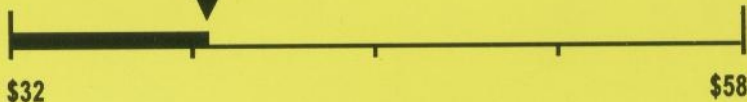

Estimated Yearly Operating Cost

\$38

Cost Range of Similar Models

355 kWh

Estimated Yearly Electricity Use

Your cost will depend on your utility rates and use.

- Cost range based only on models of similar capacity with automatic defrost.
- Estimated operating cost based on a 2007 national average electricity cost of 10.65 cents per kWh.
- For more information, visit www.ftc.gov/appliances.