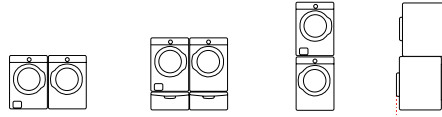

Fabric Care:

- 10 Preset Dry Cycles: Steam Refresh, Steam WrinkleCare, Normal, Heavy Duty, Towels, Permanent Press, Delicates, Time Dry, Air Fluff, Quick Dry
- 4 Options: My Cycle, Rack Dry, Wrinkle Prevent, Adjust Time
- 5 Temperature Settings: High, Medium, Medium Low, Low, Extra Low
- 5 Dry Levels: Very Dry, More Dry, Normal Dry, Less Dry, Damp Dry
- 3 Signal Sound Levels: Louder, Softer, Off

Capacity:

7.3 cu. ft. drum easily accommodates a king sized comforter.

Accessories:

Stacking Kit: SK-3A1, SK-4A, SK-5A Pedestal: WE357A7W

Installation Options:

Side by Side, On Pedestals, Stacked, Stacked Depth (35")